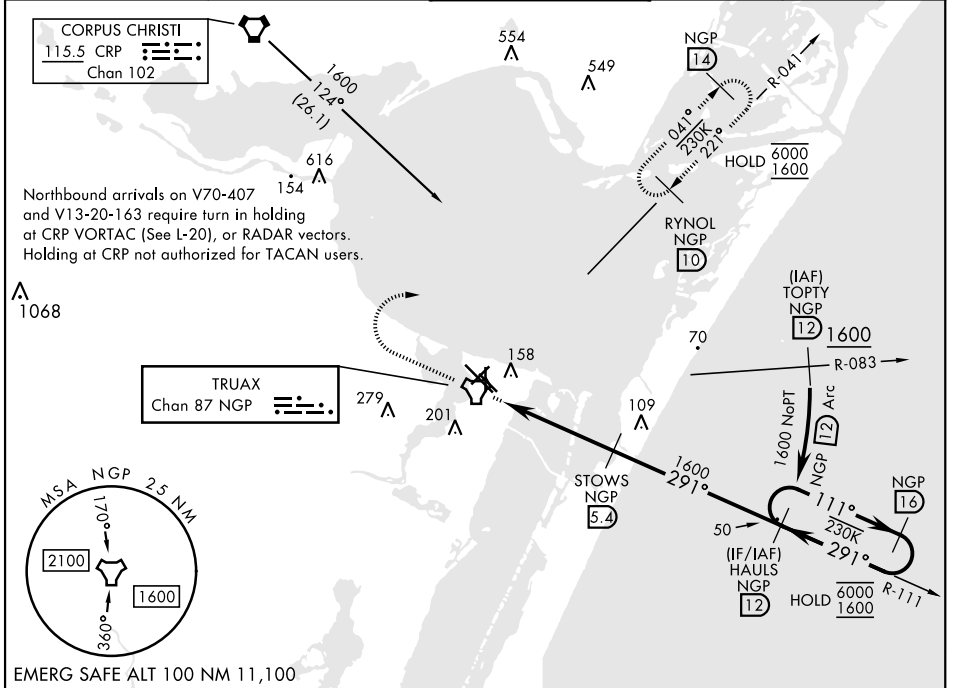

TACAN Z RWY 31L

TACAN NGP Chan 87	APCH CRS 291°	Rwy Idg TDZE Arprt Elev	8001 17 18

[USN]

CORPUS CHRISTI NAS (TRUAX FLD) (KNGP)

When local altimeter setting not received, use Corpus Christi (CRP) Intl altimeter setting.

MISSED APPROACH: Climb to 1600 direct NGP TACAN and turn right to intercept R-041 to RYNOL and hold.

ATIS ★ 127.9 290.9	APP CON 128.675 343.75	NAVY CORPUS TOWER ★ 134.85 340.2	GND CON 118.7 257.85	CLNC DEL 314.3	ASR/ PAR

ELEV	18	TDZE	17