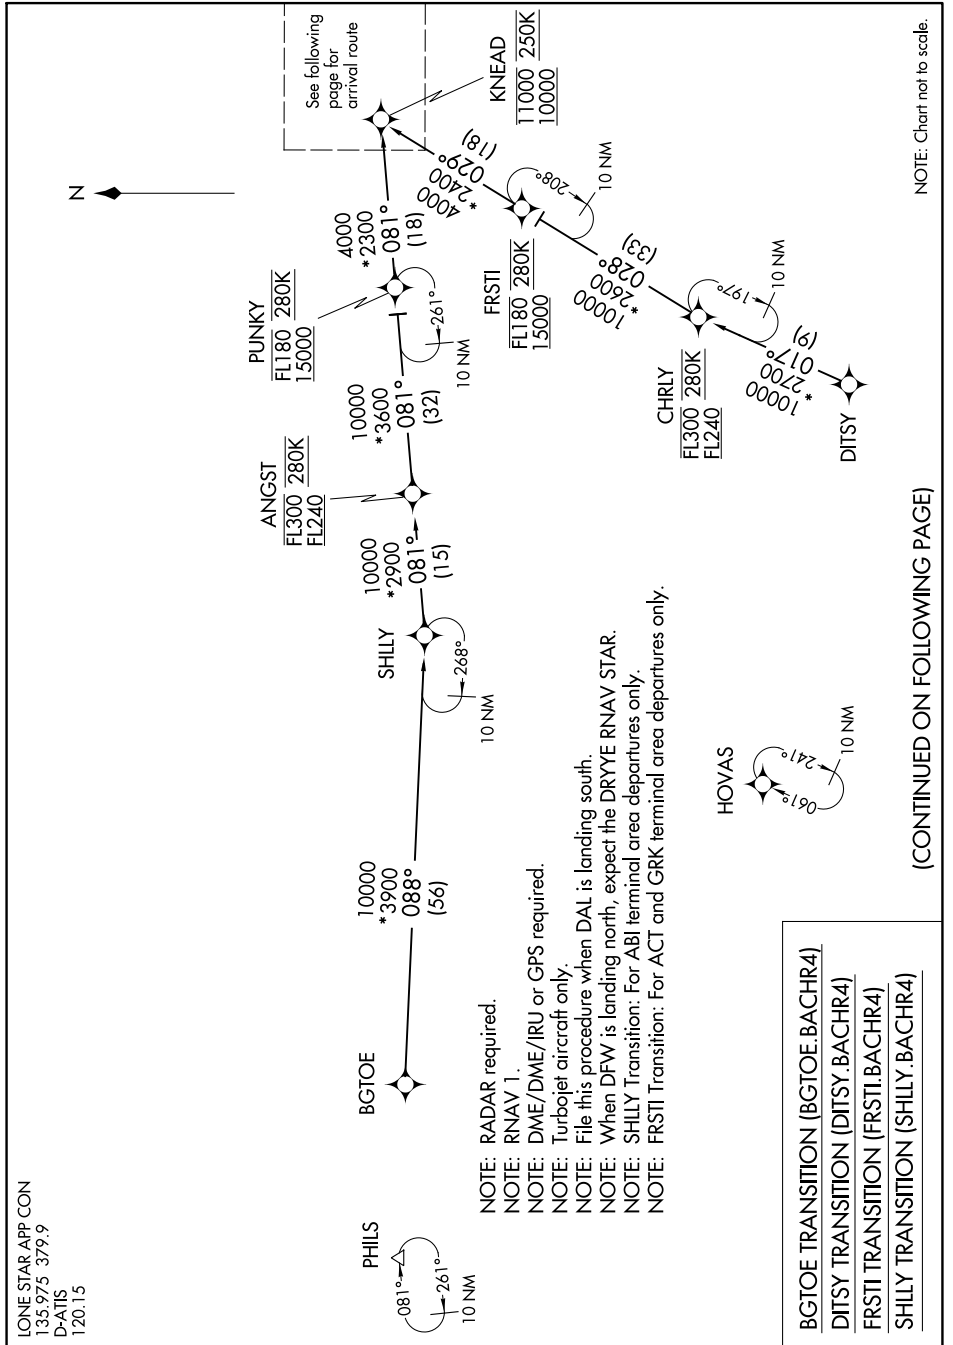

BACHR FOUR ARRIVAL (RNAV) Transition Routes

SC-2, 28 NOV 2024 to 26 DEC 2024

LONE STAR APP CON
135.975 379.9
D-ATIS
120.15

BACHR FOUR ARRIVAL (RNAV) Transition Routes
(KNEAD.BACHR4) 26MAY16

NOTE: Chart not to scale.

- NOTE: RADAR required.
- NOTE: RNAV 1.
- NOTE: DME/DME/IRU or GPS required.
- NOTE: Turbojet aircraft only.
- NOTE: File this procedure when DAL is landing south.
- NOTE: When DFW is landing north, expect the DRYYE RNAV STAR.
- NOTE: SHILLY Transition: For ABI terminal area departures only.
- NOTE: FRSTI Transition: For ACT and GRK terminal area departures only.

BGTOE TRANSITION (BGTOE.BACHR4)
DITSY TRANSITION (DITSY.BACHR4)
FRSTI TRANSITION (FRSTI.BACHR4)
SHILLY TRANSITION (SHILLY.BACHR4)

(CONTINUED ON FOLLOWING PAGE)

SC-2, 28 NOV 2024 to 26 DEC 2024