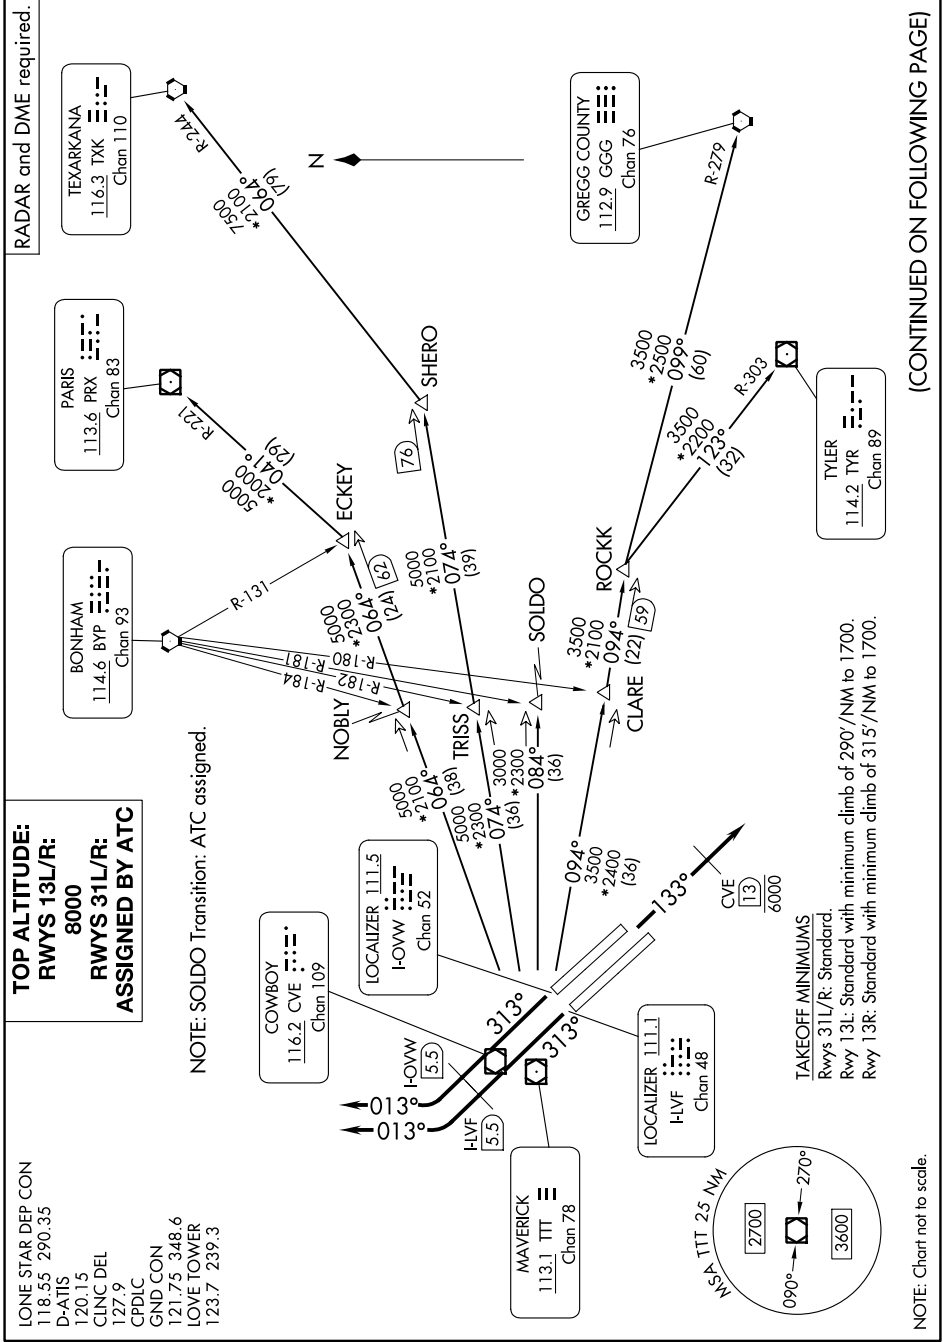

GARLAND FIVE DEPARTURE

SC-2, 28 NOV 2024 to 26 DEC 2024

(CONTINUED ON FOLLOWING PAGE)

GARLAND FIVE DEPARTURE

SC-2, 28 NOV 2024 to 26 DEC 2024

NOTE: Chart not to scale.