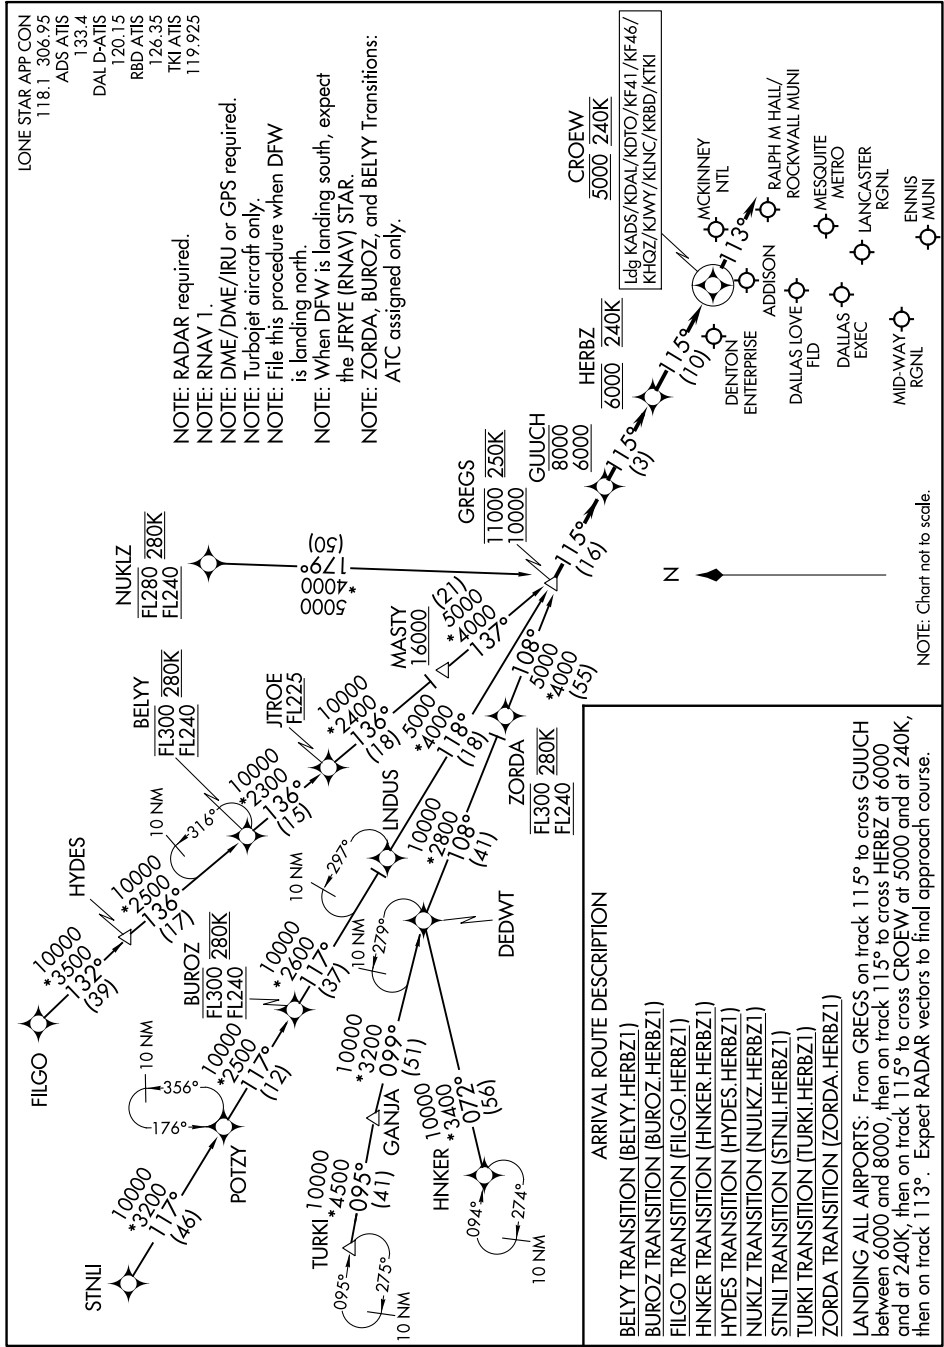

HERBZ ONE ARRIVAL (RNAV)

SC-2, 28 NOV 2024 to 26 DEC 2024

SC-2, 28 NOV 2024 to 26 DEC 2024

LONE STAR APP CON
118.1 306.95
ADS ATIS
133.4
DAL D-ATIS
120.15
RBD ATIS
126.35
TKI ATIS
119.925

NOTE: RADAR required.
NOTE: RNAV 1.
NOTE: DME/DME/IRU or GPS required.
NOTE: Turbojet aircraft only.
NOTE: File this procedure when DFW is landing north.
NOTE: When DFW is landing south, expect the JFRYE (RNAV) STAR.
NOTE: ZORDA, BUROZ, and BELYU Transitions: ATC assigned only.

HERBZ ONE ARRIVAL (RNAV)