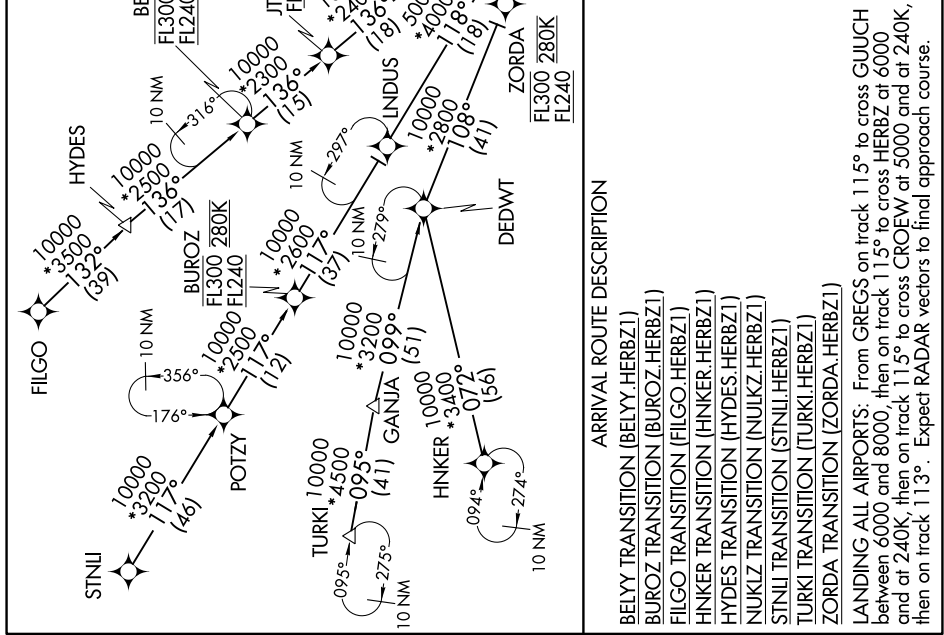

HERBZ ONE ARRIVAL (RNAV)

SC-2, 28 NOV 2024 to 26 DEC 2024

SC-2, 28 NOV 2024 to 26 DEC 2024

LONE STAR APP CON
118.1 306.95
ADS ATIS
133.4
DAL D-ATIS
120.15
RBD ATIS
126.35
TKI ATIS
119.925

NOTE: RADAR required.
NOTE: RNAV 1.
NOTE: DME/DME/IRU or GPS required.
NOTE: Turbojet aircraft only.
NOTE: File this procedure when DFW is landing north.
NOTE: When DFW is landing south, expect the JFRYE (RNAV) STAR.
NOTE: ZORDA, BUROZ, and BELYU Transitions: ATC assigned only.

HERBZ ONE ARRIVAL (RNAV)