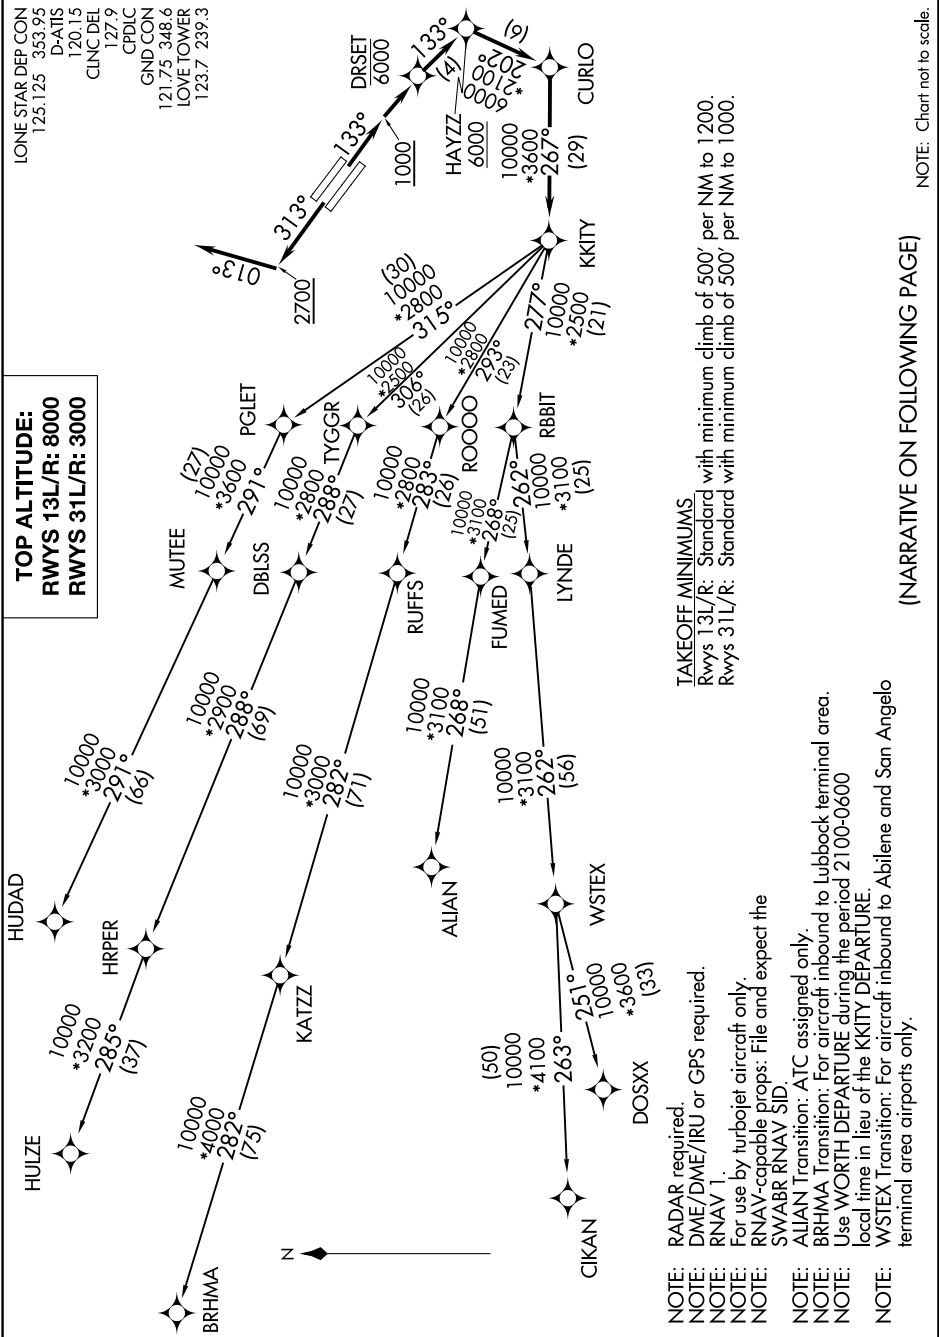

# KKITY FIVE DEPARTURE (RNAV)

SC-2, 28 NOV 2024 to 26 DEC 2024

(NARRATIVE ON FOLLOWING PAGE)

NOTE: Chart not to scale.

SC-2, 28 NOV 2024 to 26 DEC 2024

# KKITY FIVE DEPARTURE (RNAV)