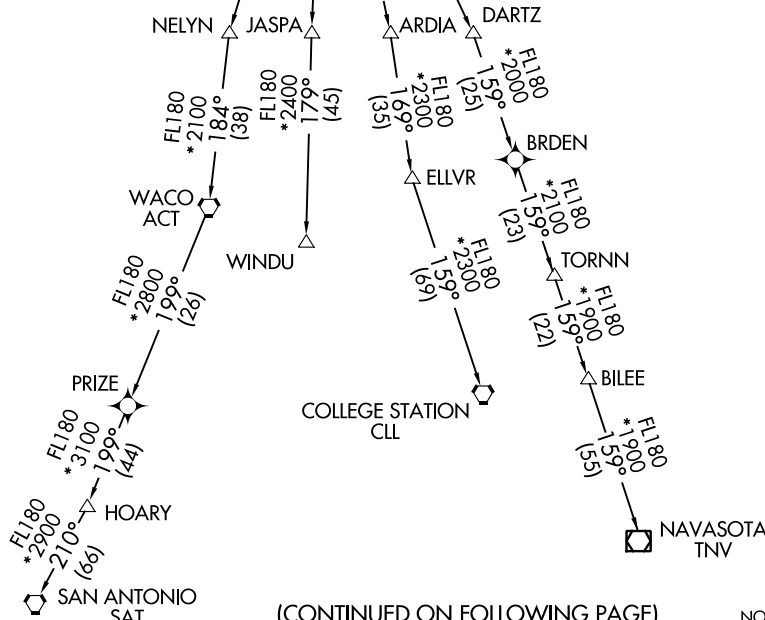

RAMBL SIX DEPARTURE (RNAV)

LONE STAR DEP CON
126.475 363.15
D-ATIS
120.15
CLNC DEL
127.9
CPDLC
GND CON
121.75 348.6
LOVE TOWER
123.7 239.3

TOP ALTITUDE:
Rwys 13L/R: 3000
Rwys 31L/R: 10000

TAKEOFF MINIMUMS

Rwys 13L/R: Standard with minimum climb of 500' per NM to 1200.
Rwys 31L/R: Standard with minimum climb of 500' per NM to 1000.

RNAV 1 - DME/DME/IRU or GPS required.
RADAR required.

NOTE: For use by turbojet aircraft only.
NOTE: PROPS: File and expect JOE POOL DEPARTURE.

SC-2, 28 NOV 2024 to 26 DEC 2024

SC-2, 28 NOV 2024 to 26 DEC 2024

(CONTINUED ON FOLLOWING PAGE)

NOTE: Chart not to scale.

RAMBL SIX DEPARTURE (RNAV)