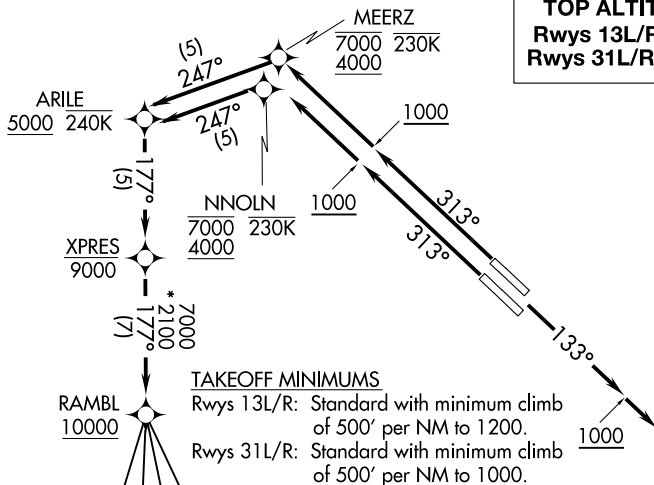

RAMBL SIX DEPARTURE (RNAV)

LONE STAR DEP CON
126.475 363.15
D-ATIS
120.15
CLNC DEL
127.9
CPDLC
GND CON
121.75 348.6
LOVE TOWER
123.7 239.3

TOP ALTITUDE:
Rwys 13L/R: 3000
Rwys 31L/R: 10000

TAKEOFF MINIMUMS

Rwys 13L/R: Standard with minimum climb of 500' per NM to 1200.
Rwys 31L/R: Standard with minimum climb of 500' per NM to 1000.

RNAV 1 - DME/DME/IRU or GPS required.
RADAR required.

NOTE: For use by turbojet aircraft only.
NOTE: PROPS: File and expect JOE POOL DEPARTURE.

SC-2, 28 NOV 2024 to 26 DEC 2024

SC-2, 28 NOV 2024 to 26 DEC 2024

(CONTINUED ON FOLLOWING PAGE)

NOTE: Chart not to scale.

RAMBL SIX DEPARTURE (RNAV)