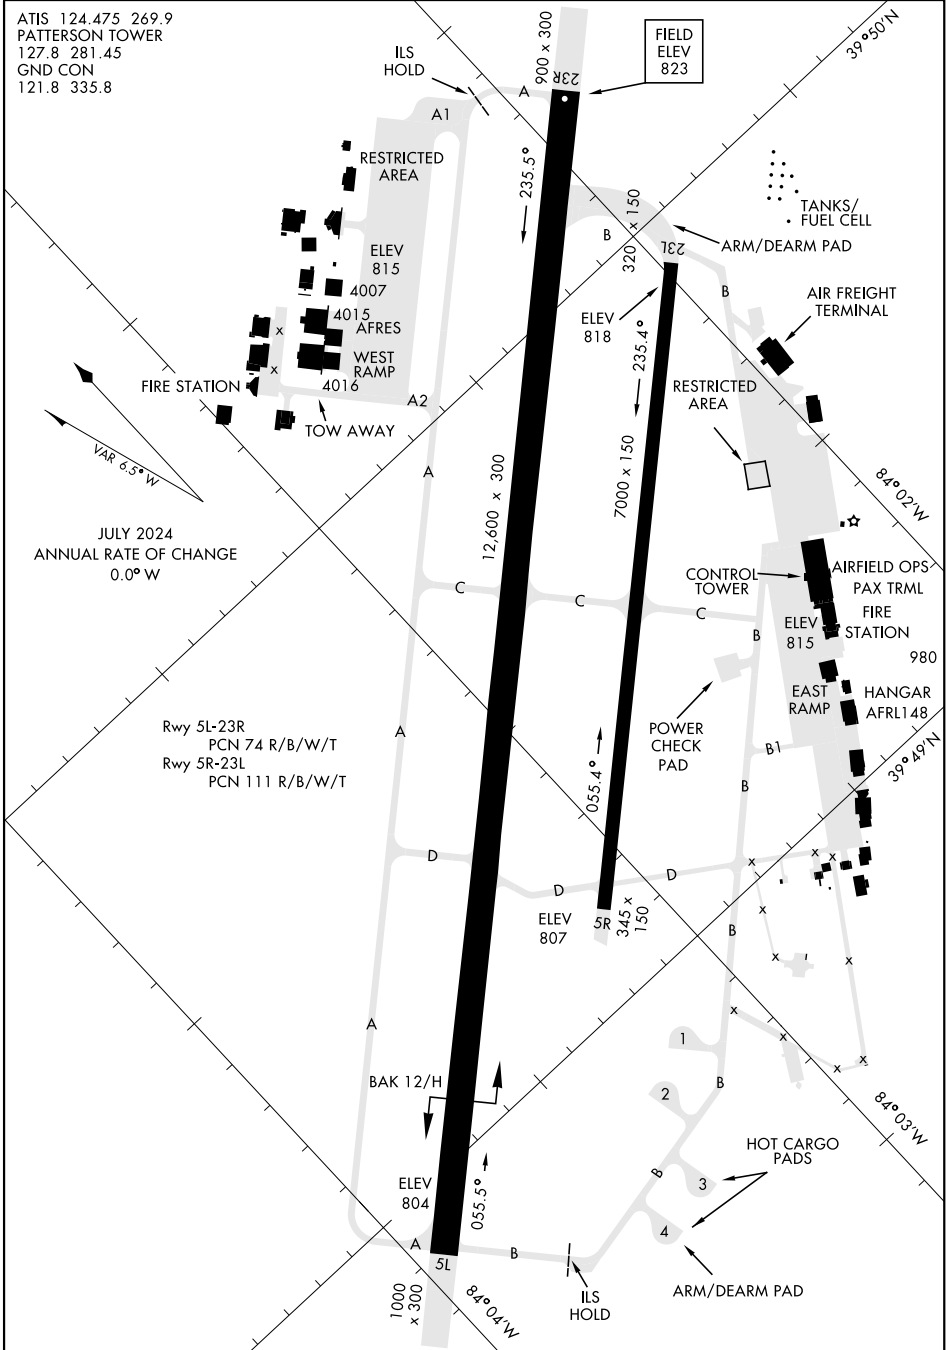

# AIRPORT DIAGRAM

ATIS 124.475 269.9  
 PATTERSON TOWER  
 127.8 281.45  
 GND CON  
 121.8 335.8

[USAF]

EC-2, 28 NOV 2024 to 26 DEC 2024

EC-2, 28 NOV 2024 to 26 DEC 2024

# AIRPORT DIAGRAM