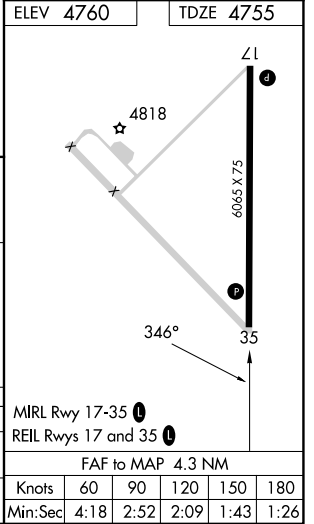

VORTAC DTA 116.1 Chan 108	APP CRS 346°	Rwy Idg TDZE Apt Elev 6065 4755 4760
---	------------------------	--

VOR RWY 35

DELTA MUNI (DTA)

▽ MISSED APPROACH: Climb to 5800, then climbing right turn to 9600 direct DTA VORTAC and hold, continue climb-in-hold to 9600.

AWOS-3 127.75	SALT LAKE CENTER 127.825 239.025	UNICOM 122.8 (CTAF)
-------------------------	--	-------------------------------

ELEV 4760	TDZE 4755
-----------	-----------

CATEGORY	A	B	C	D
S-35		5120-1	365 (400-1)	
CIRCLING	5160-1 400 (400-1)	5220-1 460 (500-1)	5220-1½ 460 (500-1½)	5320-2 560 (600-2)

SW-4, 28 NOV 2024 to 26 DEC 2024

SW-4, 28 NOV 2024 to 26 DEC 2024