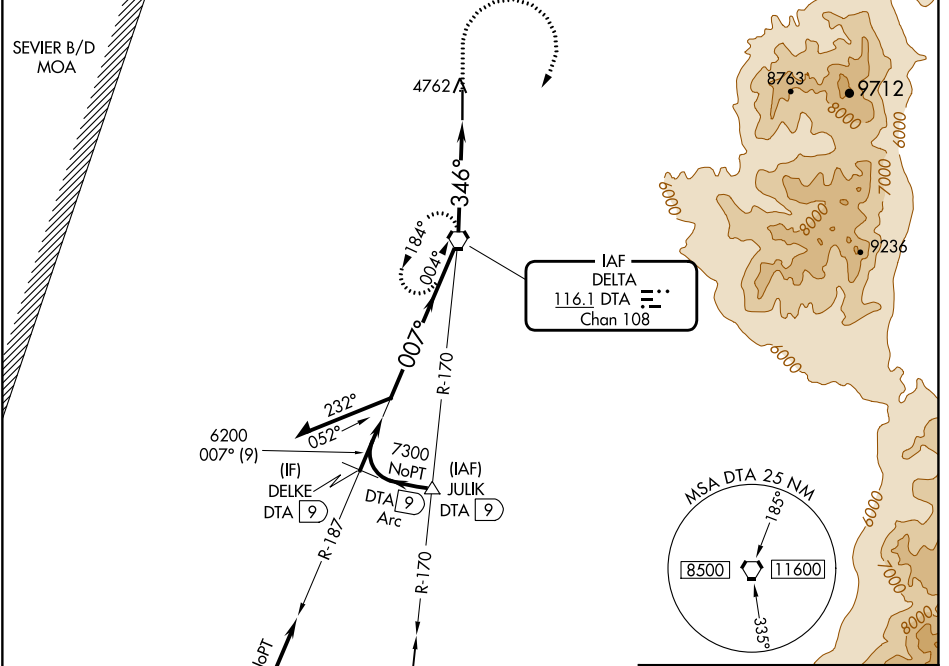

VORTAC DTA 116.1 Chan 108	APP CRS 346°	Rwy Idg TDZE Apt Elev 6065 4755 4760
---	------------------------	--

VOR RWY 35

DELTA MUNI (DTA)

▽ MISSED APPROACH: Climb to 5800, then climbing right turn to 9600 direct DTA VORTAC and hold, continue climb-in-hold to 9600.

AWOS-3 127.75	SALT LAKE CENTER 127.825 239.025	UNICOM 122.8 (CTAF)
-------------------------	--	-------------------------------

ELEV 4760	TDZE 4755
-----------	-----------

CATEGORY	A	B	C	D
S-35		5120-1	365 (400-1)	
CIRCLING	5160-1 400 (400-1)	5220-1 460 (500-1)	5220-1½ 460 (500-1½)	5320-2 560 (600-2)

SW-4, 28 NOV 2024 to 26 DEC 2024

SW-4, 28 NOV 2024 to 26 DEC 2024