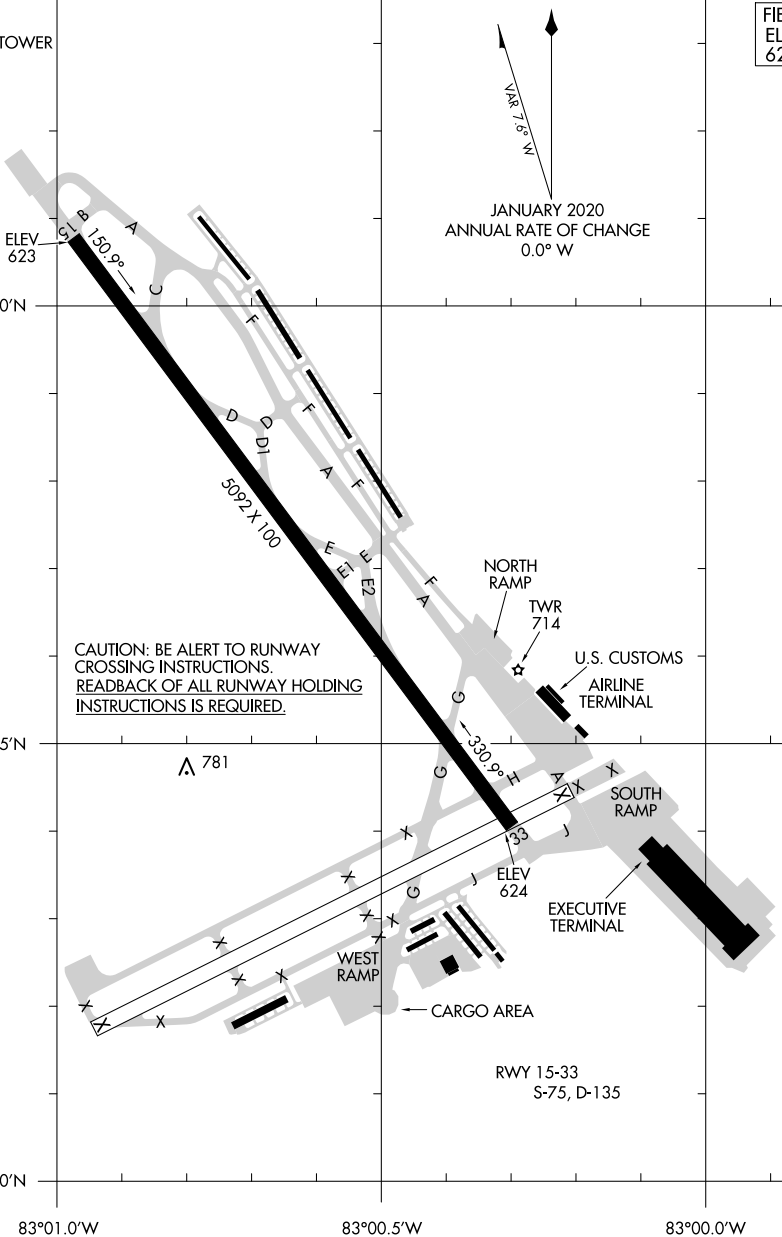

24305

AIRPORT DIAGRAM

AL-118 (FAA)

COLEMAN A YOUNG MUNI (D'E'T)

DETROIT, MICHIGAN

ATIS
 124.875
 DETROIT CITY TOWER
 121.3 257.8
 GND CON
 121.85

FIELD
 ELEV
 626

EC-1, 28 NOV 2024 to 26 DEC 2024

EC-1, 28 NOV 2024 to 26 DEC 2024

AIRPORT DIAGRAM

24305

DETROIT, MICHIGAN

COLEMAN A YOUNG MUNI (D'E'T)