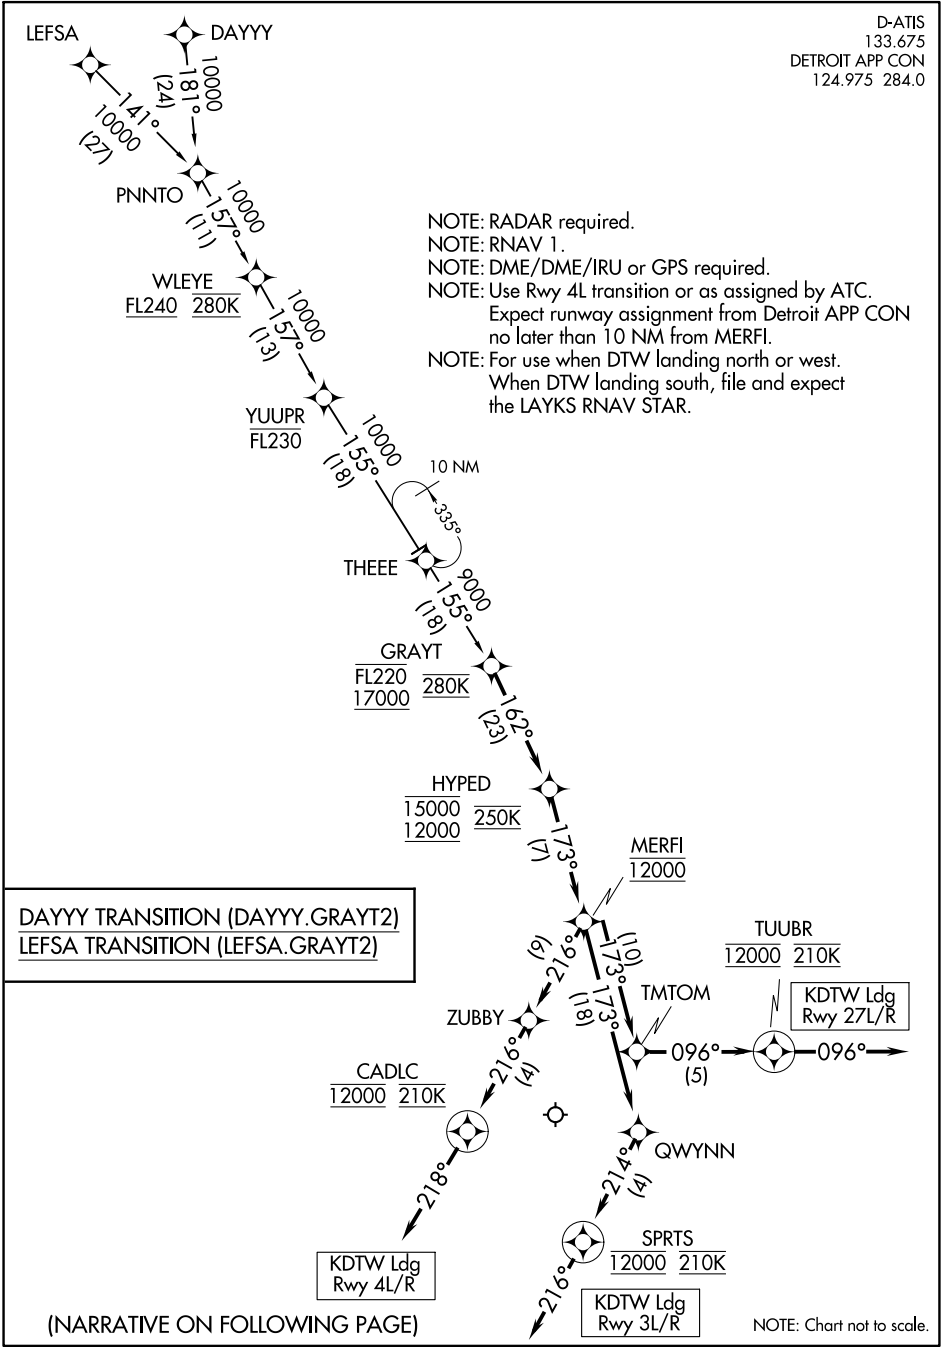

GRAYT TWO ARRIVAL (RNAV)

D-ATIS
133.675
DETROIT APP CON
124.975 284.0

EC-1, 28 NOV 2024 to 26 DEC 2024

EC-1, 28 NOV 2024 to 26 DEC 2024

(NARRATIVE ON FOLLOWING PAGE)

NOTE: Chart not to scale.