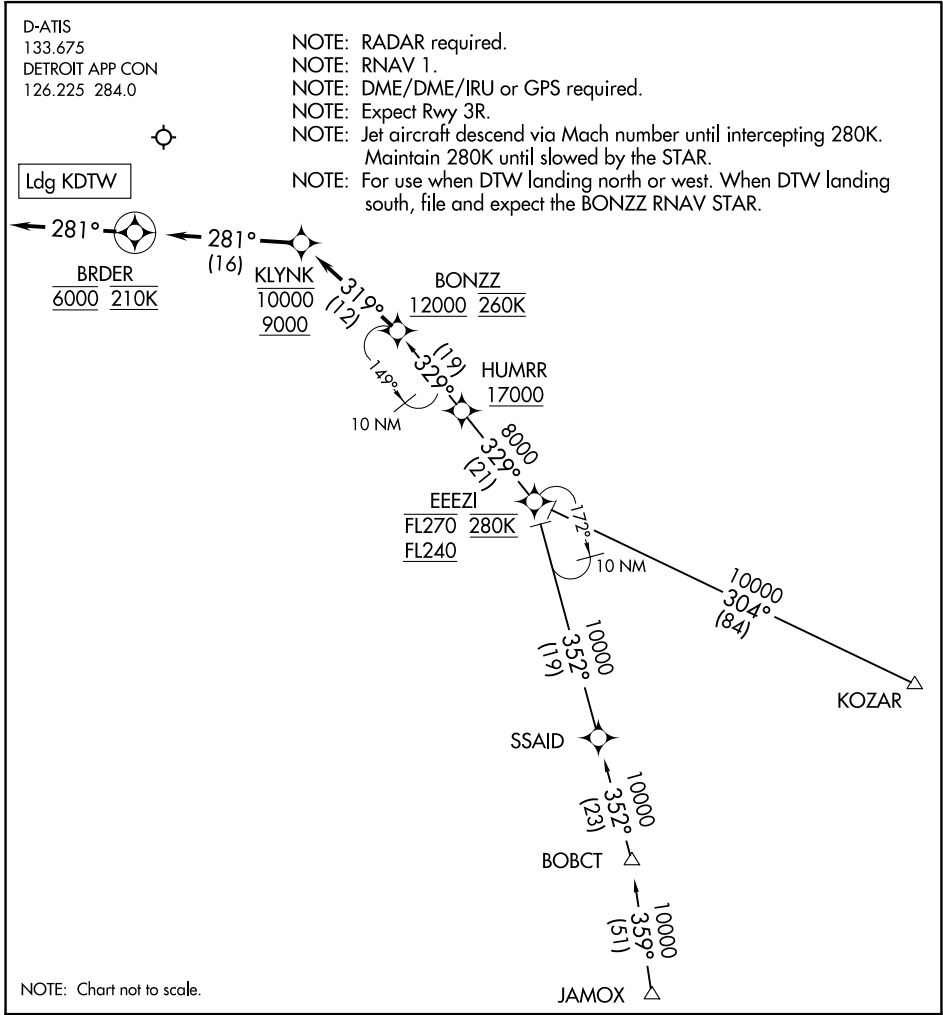

(BONZZ.KLYNK3) 21112

KLYNK THREE ARRIVAL (RNAV)

DETROIT METRO WAYNE COUNTY (DTW)

DETROIT, MICHIGAN

ARRIVAL ROUTE DESCRIPTION

JAMOX TRANSITION (JAMOX.KLYNK3)

KOZAR TRANSITION (KOZAR.KLYNK3)

From BONZZ on track 319° to cross KLYNK between 9000 and 10000, then on track 281° to cross BRDER at 6000 and at 210K, then on track 281°. Expect RADAR vectors to final approach course.

LOST COMMUNICATIONS

From BRDER, execute ILS Rwy 3R approach.

KLYNK THREE ARRIVAL (RNAV)

(BONZZ.KLYNK3) 10OCT19

DETROIT, MICHIGAN

DETROIT METRO WAYNE COUNTY (DTW)

EC-1, 28 NOV 2024 to 26 DEC 2024

EC-1, 28 NOV 2024 to 26 DEC 2024