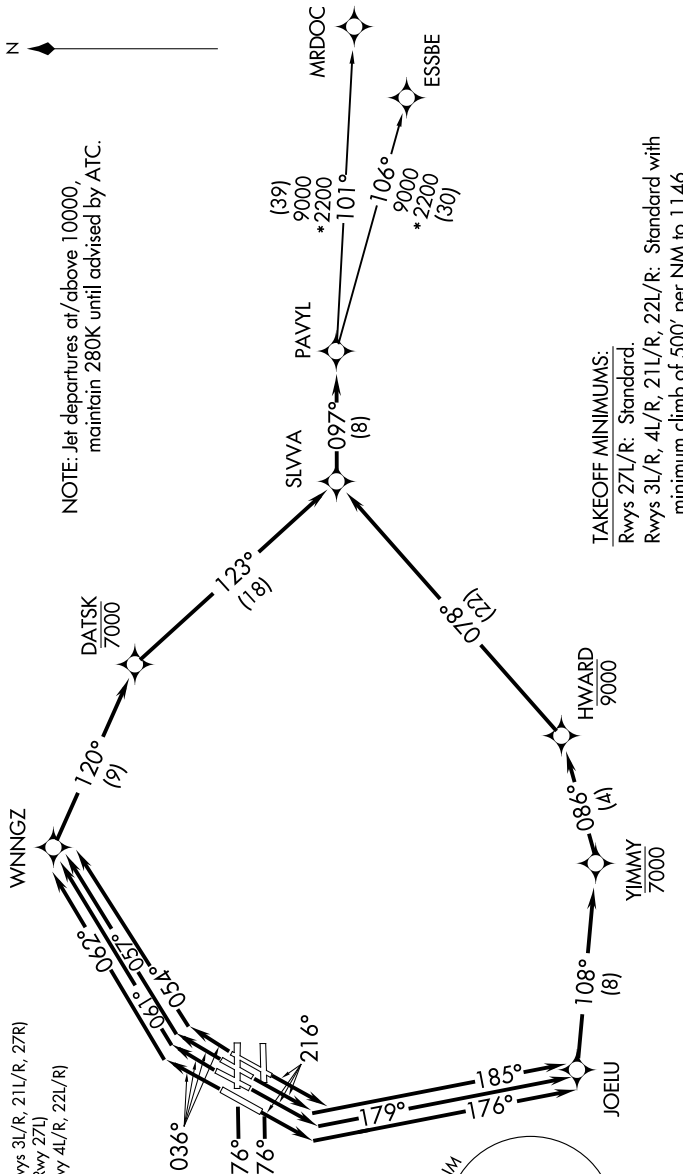

**TOP ALTITUDE:
17000**

EC-1, 28 NOV 2024 to 26 DEC 2024

RNAV 1 - DME/DME/IRU or GPS.
RADAR required.

- D-ATIS 118.125
- CLNC DEL 120.65
- CPDLC
- GND CON
- 121.8 (NW) 119.45 (NE)
- 132.725 (SW) 119.25 (SE)
- METRO TOWER
- 118.4 317.725 (Rwys 3L/R, 21L/R, 27R)
- 128.75 317.725 (Rwy 27L)
- 135.0 317.725 (Rwy 4L/R, 22L/R)
- DETROIT DEP CON
- 132.025 284.0

TAKEOFF MINIMUMS:
Rwys 27L/R: Standard.
Rwys 3L/R, 4L/R, 21L/R, 22L/R: Standard with minimum climb of 500' per NM to 1146.

(CONTINUED ON FOLLOWING PAGE)

NOTE: Chart not to scale.

EC-1, 28 NOV 2024 to 26 DEC 2024