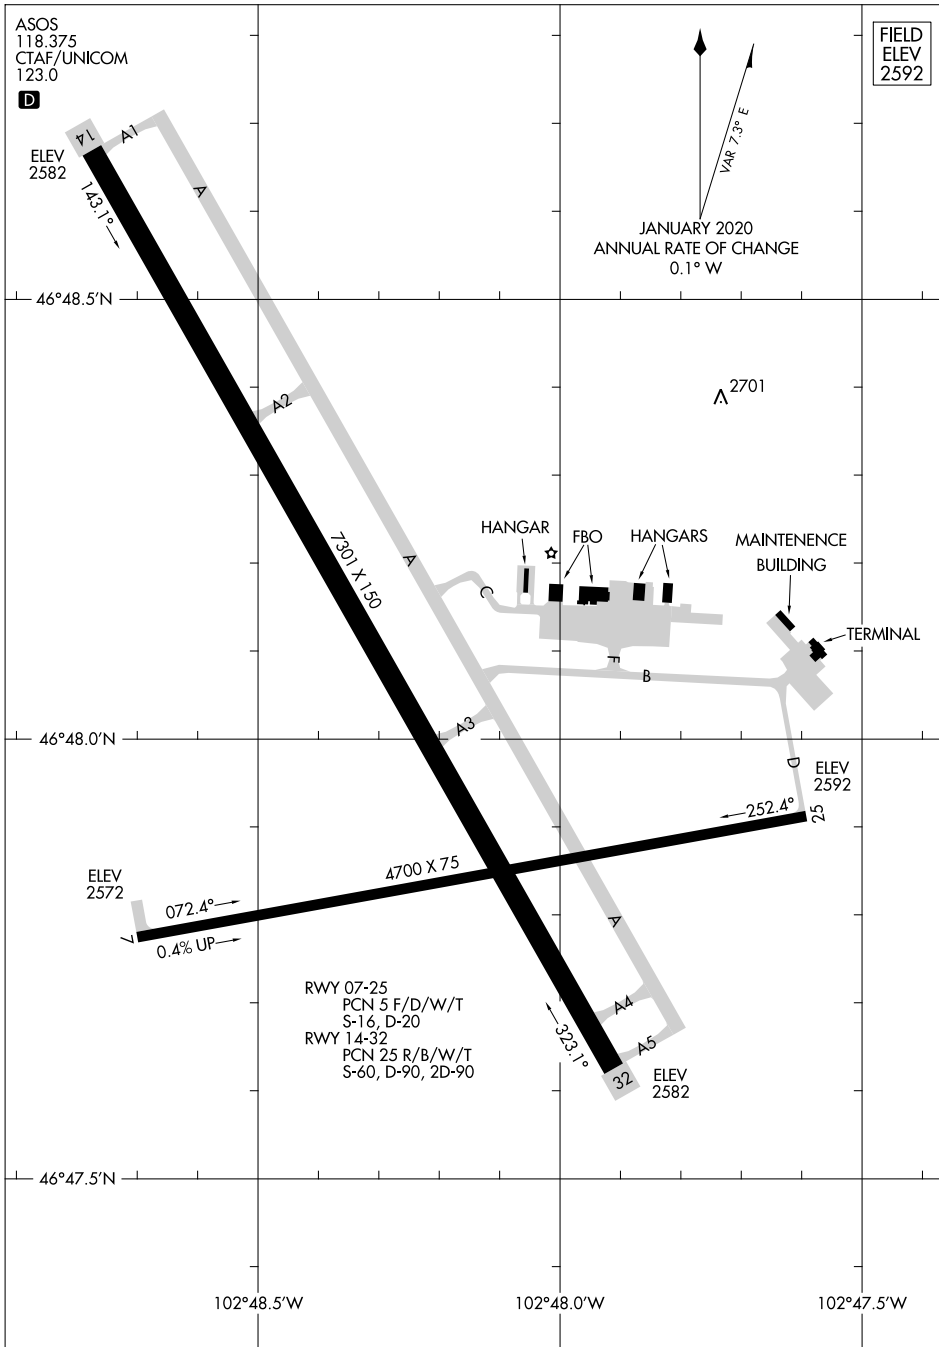

23054

AIRPORT DIAGRAM

DICKINSON/THEODORE ROOSEVELT RGNL (DIK)
AL-120 (FAA)
DICKINSON, NORTH DAKOTA

ASOS
118.375
CTAF/UNICOM
123.0

D

FIELD
ELEV
2592

NC-1, 28 NOV 2024 to 26 DEC 2024

NC-1, 28 NOV 2024 to 26 DEC 2024

AIRPORT DIAGRAM

23054

DICKINSON, NORTH DAKOTA
DICKINSON/THEODORE ROOSEVELT RGNL (DIK)