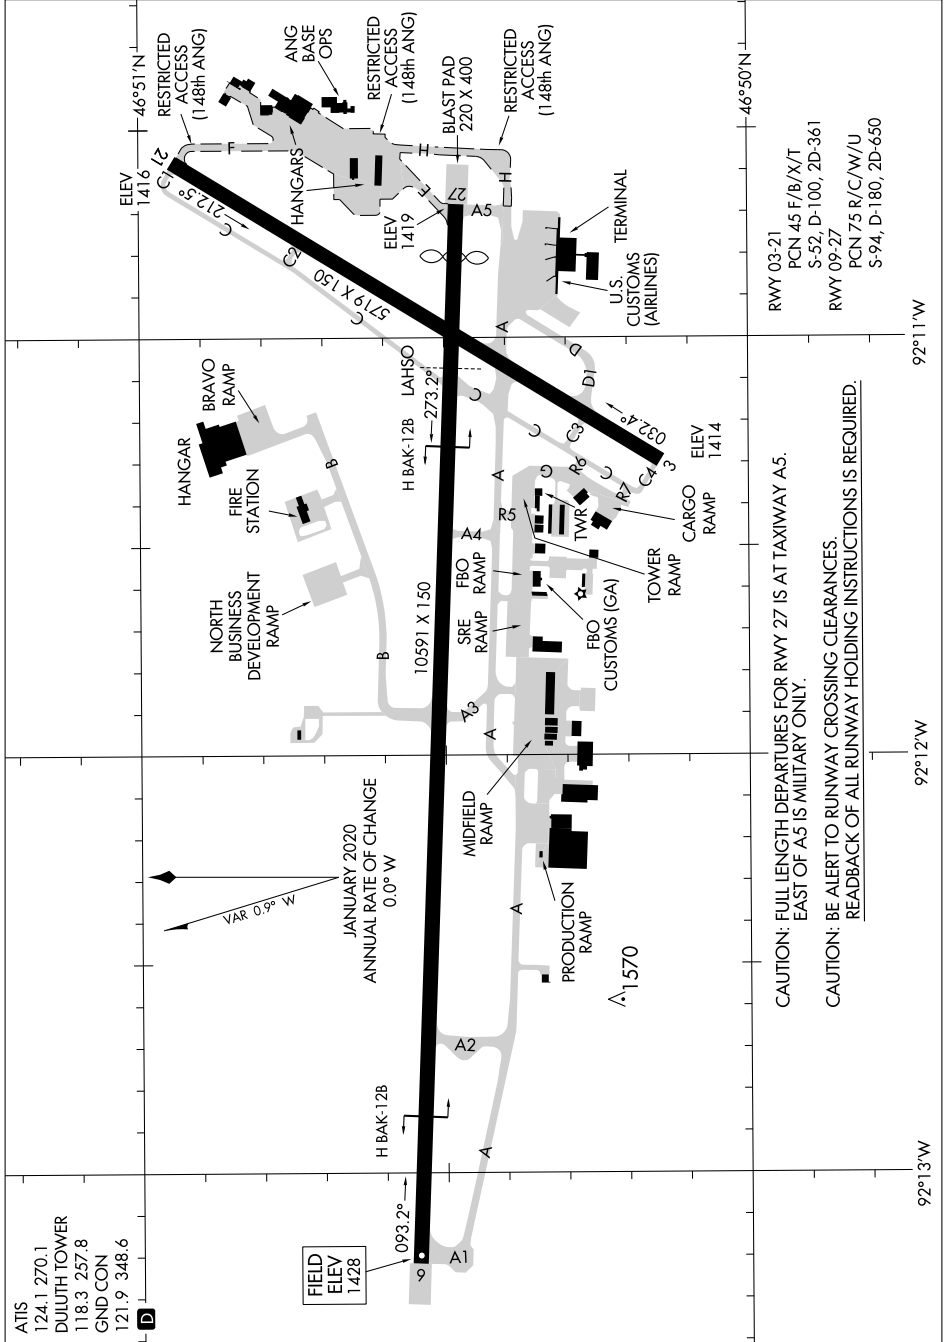

# AIRPORT DIAGRAM

AL-125 (FAA)

DULUTH INTL (DLH)  
DULUTH, MINNESOTA

RWY 03-21  
PCN 45 F/B/X/T  
S-52, D-100, 2D-361  
RWY 09-27  
PCN 75 R/C/W/U  
S-94, D-180, 2D-650

CAUTION: FULL LENGTH DEPARTURES FOR RWY 27 IS AT TAXIWAY A5.  
EAST OF A5 IS MILITARY ONLY.

CAUTION: BE ALERT TO RUNWAY CROSSING CLEARANCES.  
READBACK OF ALL RUNWAY HOLDING INSTRUCTIONS IS REQUIRED.

NC-1, 28 NOV 2024 to 26 DEC 2024

NC-1, 28 NOV 2024 to 26 DEC 2024

# AIRPORT DIAGRAM

DULUTH, MINNESOTA  
DULUTH INTL (DLH)