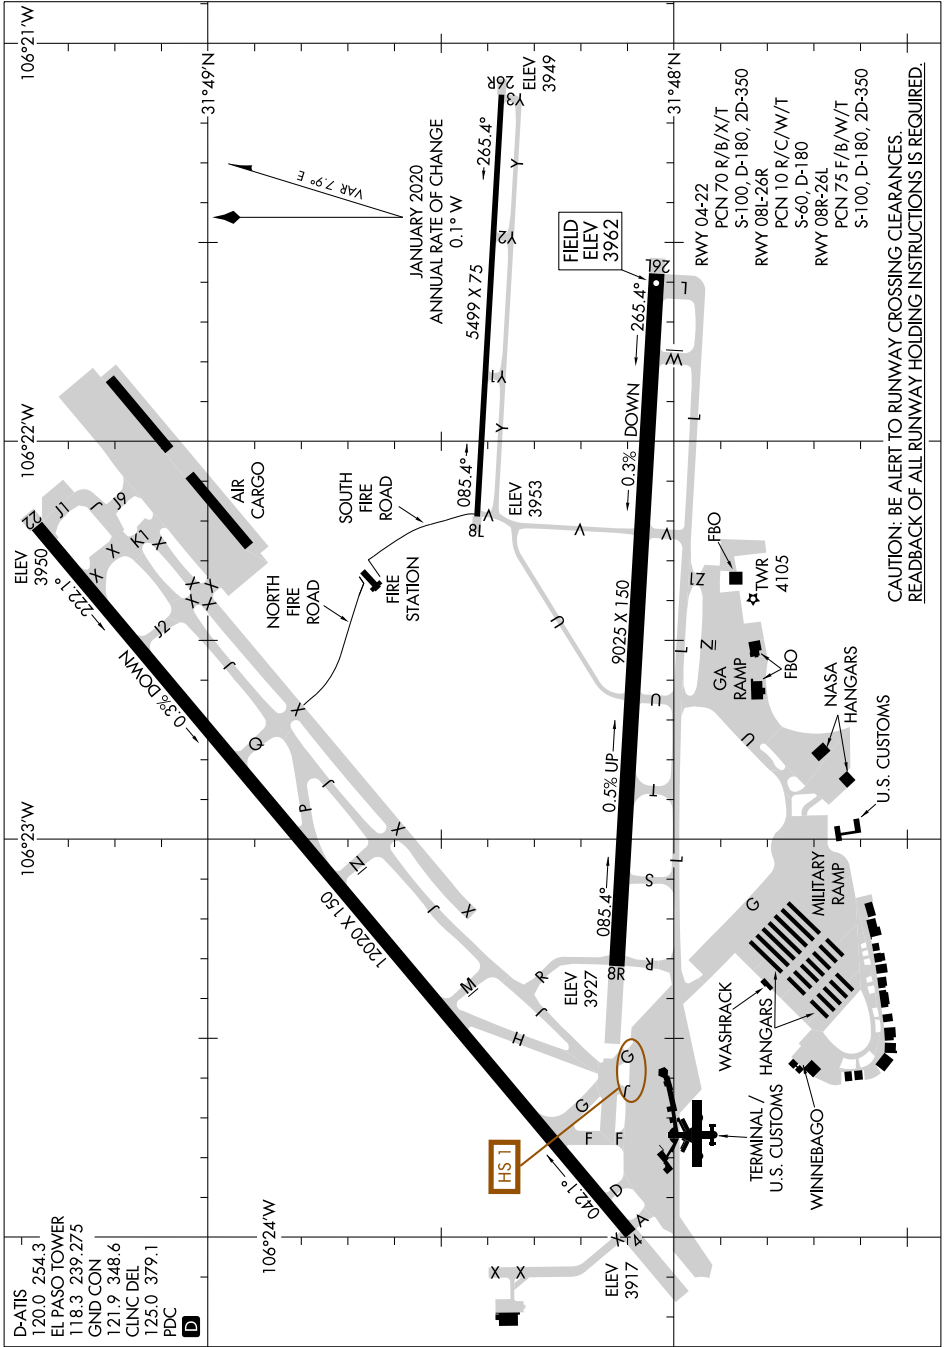

# AIRPORT DIAGRAM

AL-134 (FAA)

EL PASO INTL (ELP)  
EL PASO, TEXAS

SC-3, 28 NOV 2024 to 26 DEC 2024

CAUTION: BE ALERT TO RUNWAY CROSSING CLEARANCES.  
READBACK OF ALL RUNWAY HOLDING INSTRUCTIONS IS REQUIRED.

SC-3, 28 NOV 2024 to 26 DEC 2024