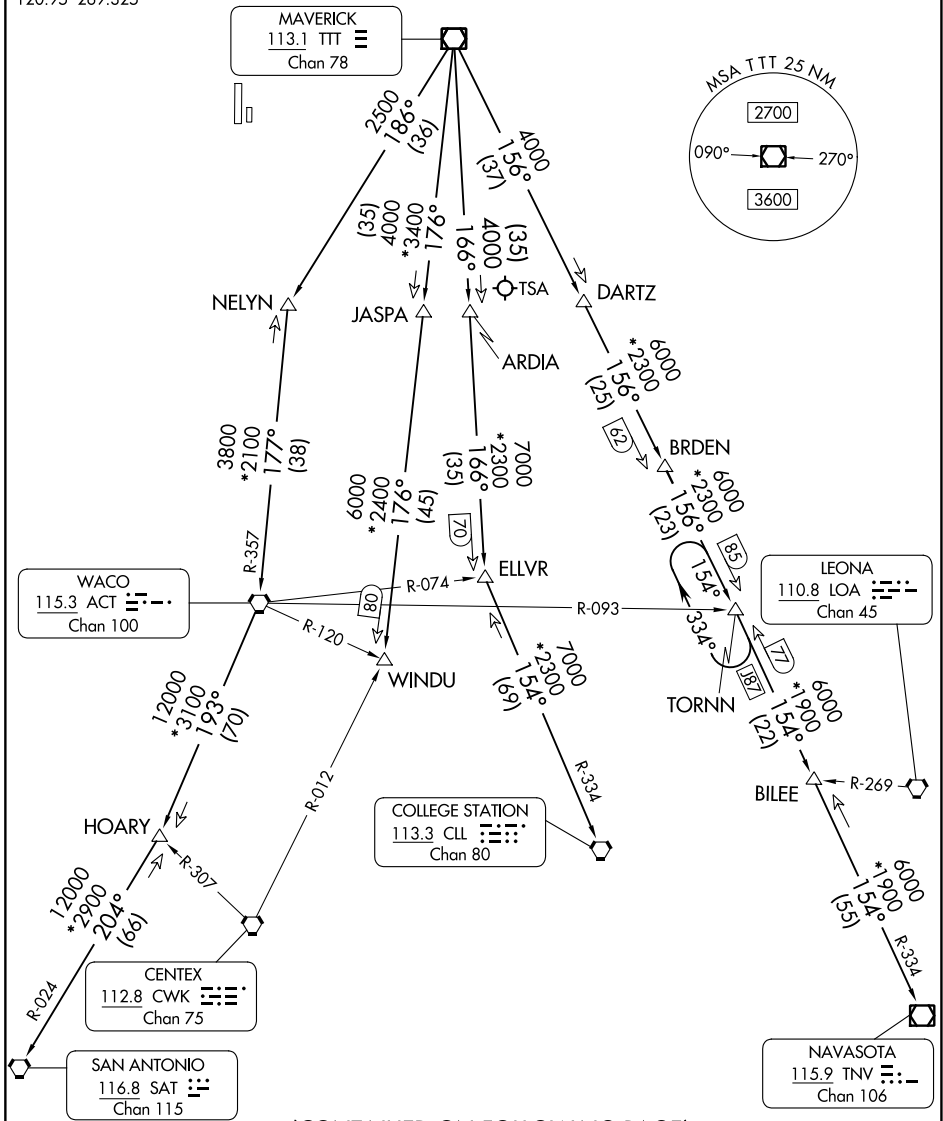

LONE STAR DEP CON
125.8 257.95
ATIS ★
351.675
CLNC DEL
126.4 254.325
GND CON
121.675 279.575
NAVY FORT WORTH TOWER ★
120.95 269.325

RADAR and DME required.

**TOP ALTITUDE:
ASSIGNED BY ATC**

TAKEOFF MINIMUMS

Refer to appropriate military service directives.

MAVERICK
113.1 TTT
Chan 78

SC-2, 28 NOV 2024 to 26 DEC 2024

SC-2, 28 NOV 2024 to 26 DEC 2024

(CONTINUED ON FOLLOWING PAGE)

NOTE: Chart not to scale.