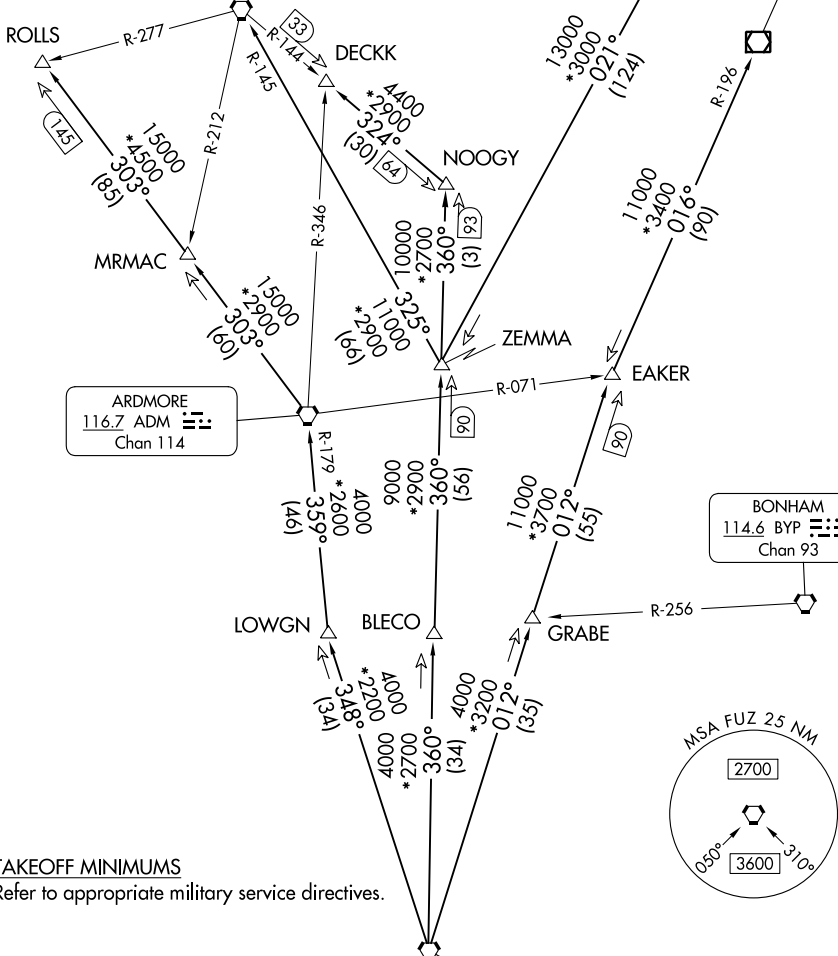

LONE STAR DEP CON  
125.8 257.95  
ATIS ★  
351.675  
CLNC DEL  
126.4 254.325  
GND CON  
121.675 279.575  
NAVY FORT WORTH TOWER ★  
120.95 269.325

**TOP ALTITUDE:  
ASSIGNED BY ATC**

TULSA  
114.4 TUL :...:  
Chan 91

RADAR and DME required.

WILL ROGERS  
114.1 IRW :...:  
Chan 88

OKMULGEE  
114.9 OKM :...:  
Chan 96

ARDMORE  
116.7 ADM :...:  
Chan 114

BONHAM  
114.6 BYP :...:  
Chan 93

RANGER  
115.7 FUZ :...:  
Chan 104

SC-2, 28 NOV 2024 to 26 DEC 2024

SC-2, 28 NOV 2024 to 26 DEC 2024

NOTE: Chart not to scale.

(CONTINUED ON FOLLOWING PAGE)