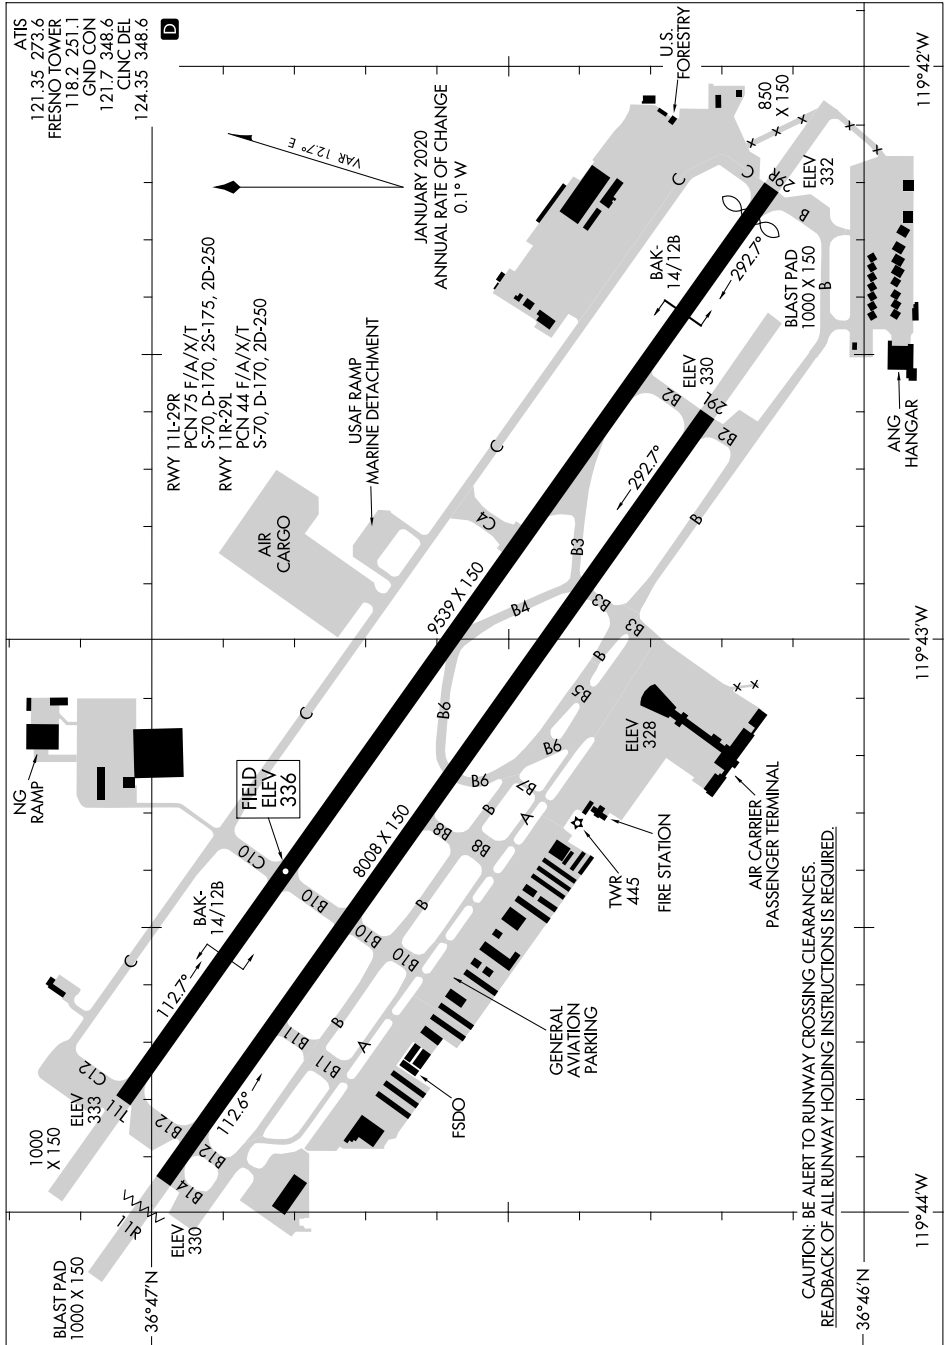

AIRPORT DIAGRAM

AL-162 (FAA)

FRESNO YOSEMITE INTL (FAT)
FRESNO, CALIFORNIA

SW-2, 28 NOV 2024 to 26 DEC 2024

AIRPORT DIAGRAM

FRESNO, CALIFORNIA
FRESNO YOSEMITE INTL (FAT)

SW-2, 28 NOV 2024 to 26 DEC 2024

CAUTION: BE ALERT TO RUNWAY CROSSING CLEARANCES.
READBACK OF ALL RUNWAY HOLDING INSTRUCTIONS IS REQUIRED.