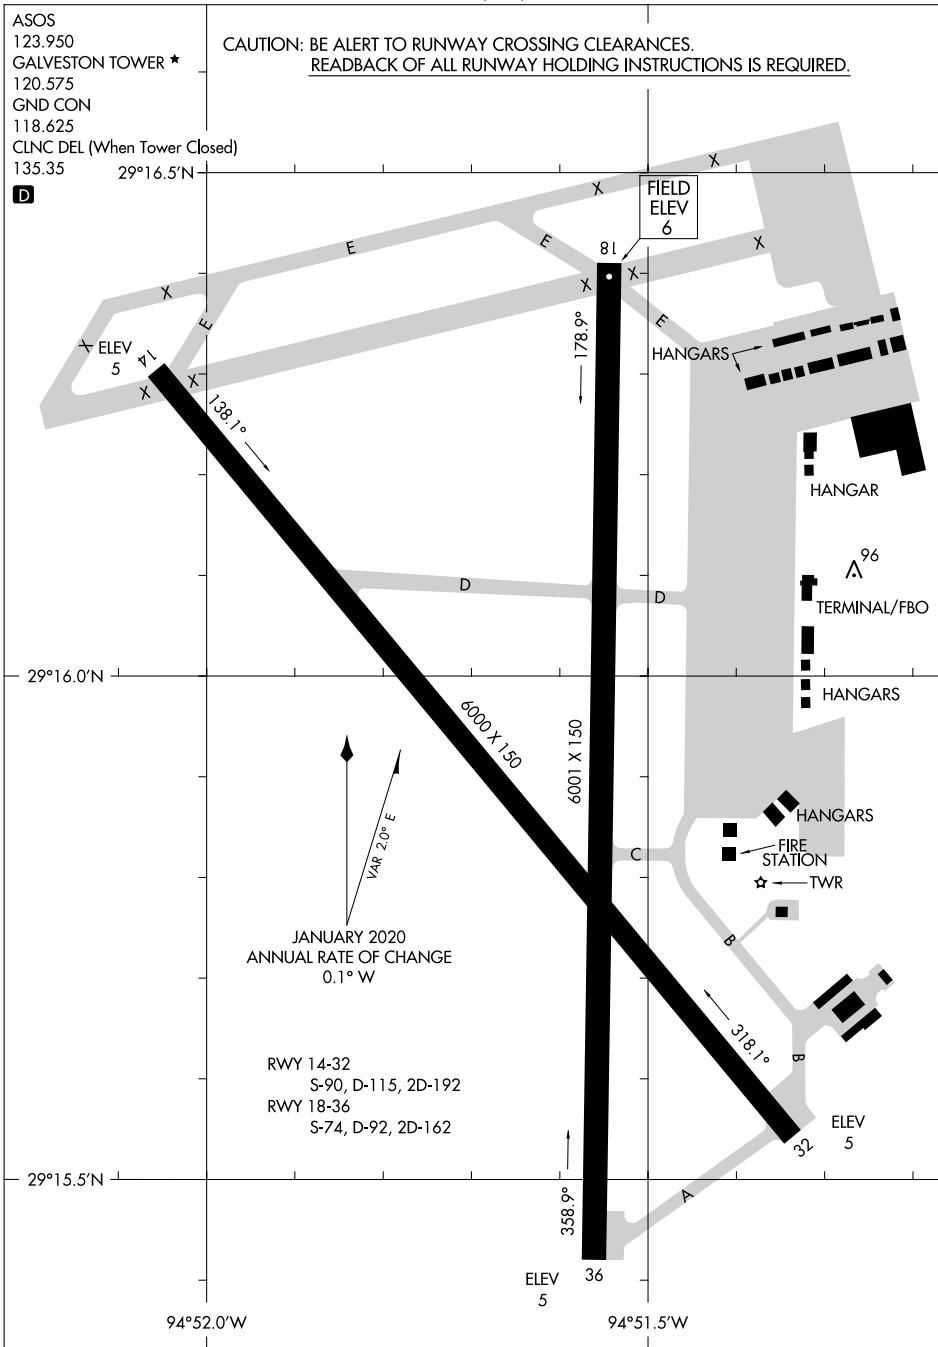

22307

AIRPORT DIAGRAM

SCHOLES INTL AT GALVESTON (GLS) GALVESTON, TEXAS

AL-164 (FAA)

ASOS
123.950
GALVESTON TOWER ★
120.575
GND CON
118.625
CLNC DEL (When Tower Closed)
135.35 29°16.5'N

CAUTION: BE ALERT TO RUNWAY CROSSING CLEARANCES.
READBACK OF ALL RUNWAY HOLDING INSTRUCTIONS IS REQUIRED.

D

SC-5, 28 NOV 2024 to 26 DEC 2024

SC-5, 28 NOV 2024 to 26 DEC 2024

AIRPORT DIAGRAM

22307

GALVESTON, TEXAS SCHOLES INTL AT GALVESTON (GLS)