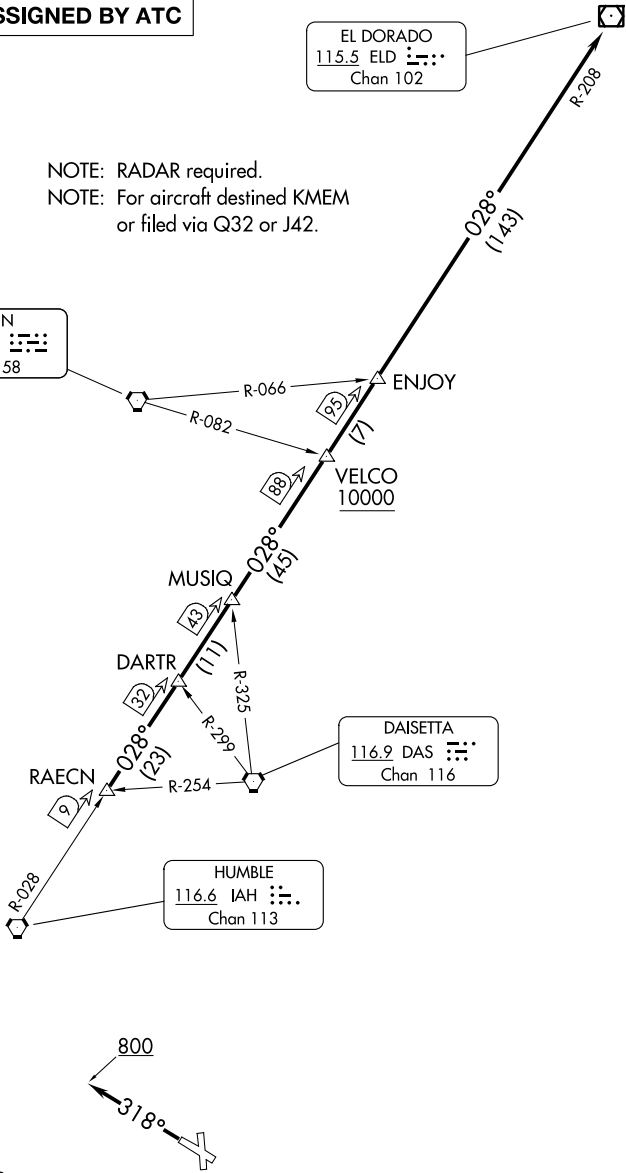

EL DORADO ONE DEPARTURE

ASOS
 123.95
 CLNC DEL (When twr closed)
 135.35
 GND CON
 118.625
 GALVESTON TOWER ★
 120.575 (CTAF)
 HOUSTON DEP CON
 134.45 284.0

**TOP ALTITUDE:
 ASSIGNED BY ATC**

EL DORADO
 115.5 ELD :
 Chan 102

NOTE: RADAR required.
 NOTE: For aircraft destined KMEM
 or filed via Q32 or J42.

LUFKIN
 112.1 LFK :
 Chan 58

DAISETTA
 116.9 DAS :
 Chan 116

HUMBLE
 116.6 IAH :
 Chan 113

TAKEOFF MINIMUMS
 Rwy's 14, 18, 32, 36: Standard.

NOTE: Chart not to scale.

(CONTINUED ON FOLLOWING PAGE)

SC-5, 28 NOV 2024 to 26 DEC 2024

SC-5, 28 NOV 2024 to 26 DEC 2024