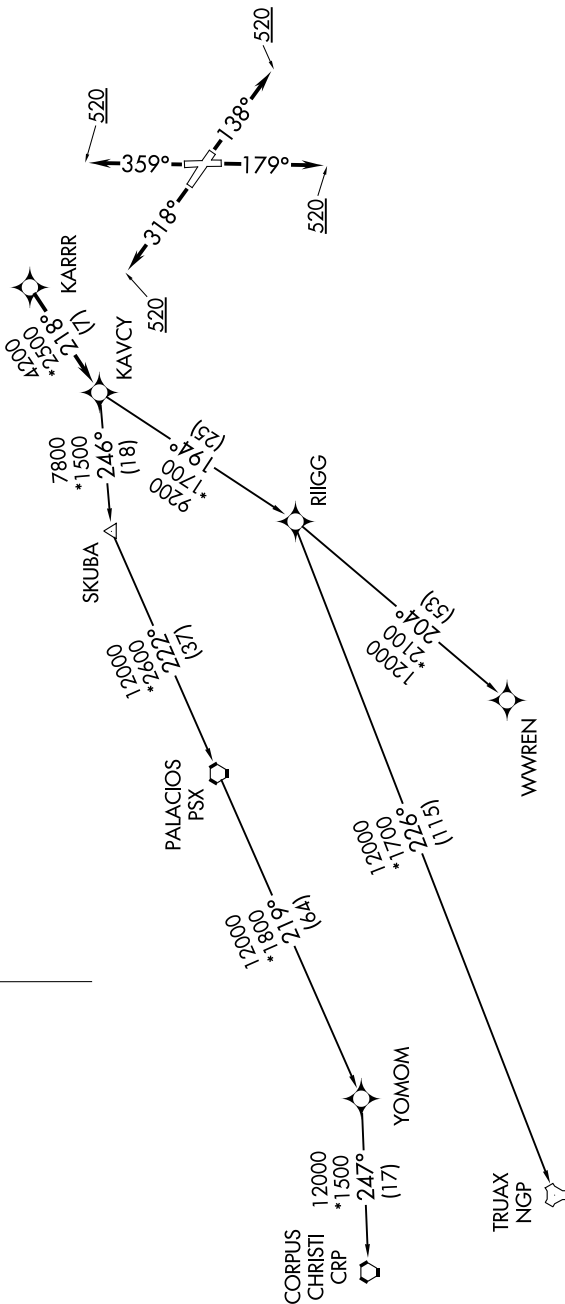

SC-5, 28 NOV 2024 to 26 DEC 2024

RNAV-1 DME/DME/IRU or GPS.
RADAR required.

ASOS
123.95
CLNC DEL (When twr closed)
135.35
GND CON
118.625
GALVESTON TOWER *
120.575 (CTAF)
HOUSTON DEP CON
134.45 284.0

TOP ALTITUDE:
ASSIGNED BY ATC

(NARRATIVE ON FOLLOWING PAGE)

NOTE: Chart not to scale.

SC-5, 28 NOV 2024 to 26 DEC 2024