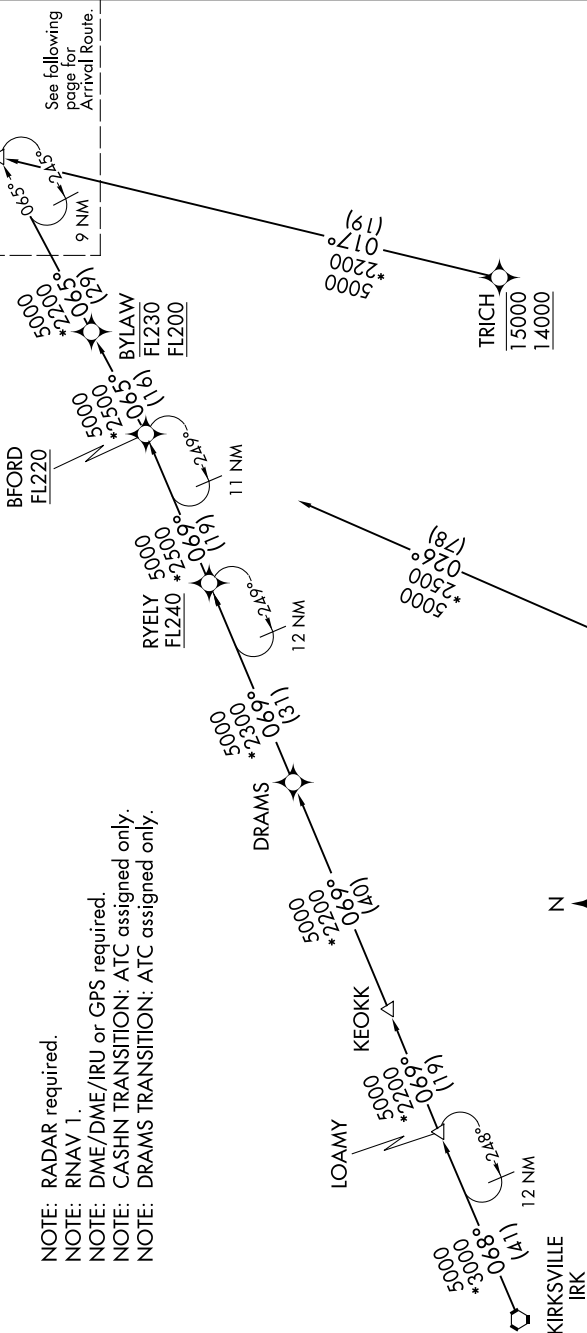

BENKY SIX ARRIVAL (RNAV) Transition Routes

EC-3, 28 NOV 2024 to 26 DEC 2024

CHICAGO APP CON
119.0 292.125
D-ATIS
135.4 282.225

- NOTE: RADAR required.
- NOTE: RNAV 1.
- NOTE: DME/DME/IRU or GPS required.
- NOTE: CASHN TRANSITION: ATC assigned only.
- NOTE: DRAMS TRANSITION: ATC assigned only.

BFORD TRANSITION (BFORD.BENKY6):
BYLAW TRANSITION (BYLAW.BENKY6):
CASHN TRANSITION (CASHN.BENKY6):
DRAMS TRANSITION (DRAMS.BENKY6):
KIRKSVILLE TRANSITION (IRK.BENKY6):
LOAMY TRANSITION (LOAMY.BENKY6):
TRICH TRANSITION (TRICH.BENKY6):

(CONTINUED ON FOLLOWING PAGE)

NOTE: Chart not to scale.

BENKY SIX ARRIVAL (RNAV) Transition Routes

EC-3, 28 NOV 2024 to 26 DEC 2024