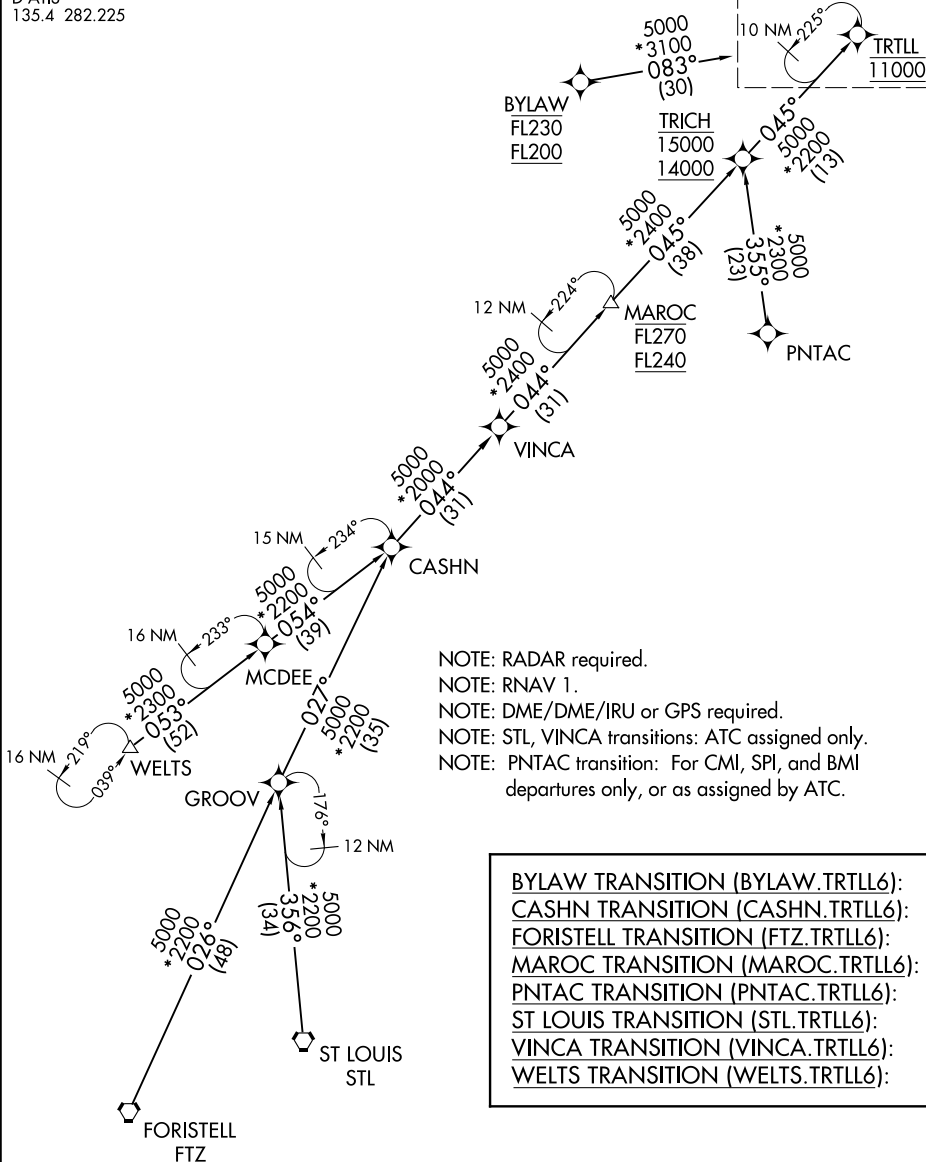

TRTLL SIX ARRIVAL (RNAV) Transition Routes

CHICAGO O'HARE INTL (ORD)  
CHICAGO, ILLINOIS

CHICAGO APP CON  
119.0 292.125  
D-ATIS  
135.4 282.225

See following page for  
Arrival Routes

(CONTINUED ON FOLLOWING PAGE)

NOTE: Chart not to scale.

TRTLL SIX ARRIVAL (RNAV) Transition Routes

CHICAGO, ILLINOIS  
CHICAGO O'HARE INTL (ORD)