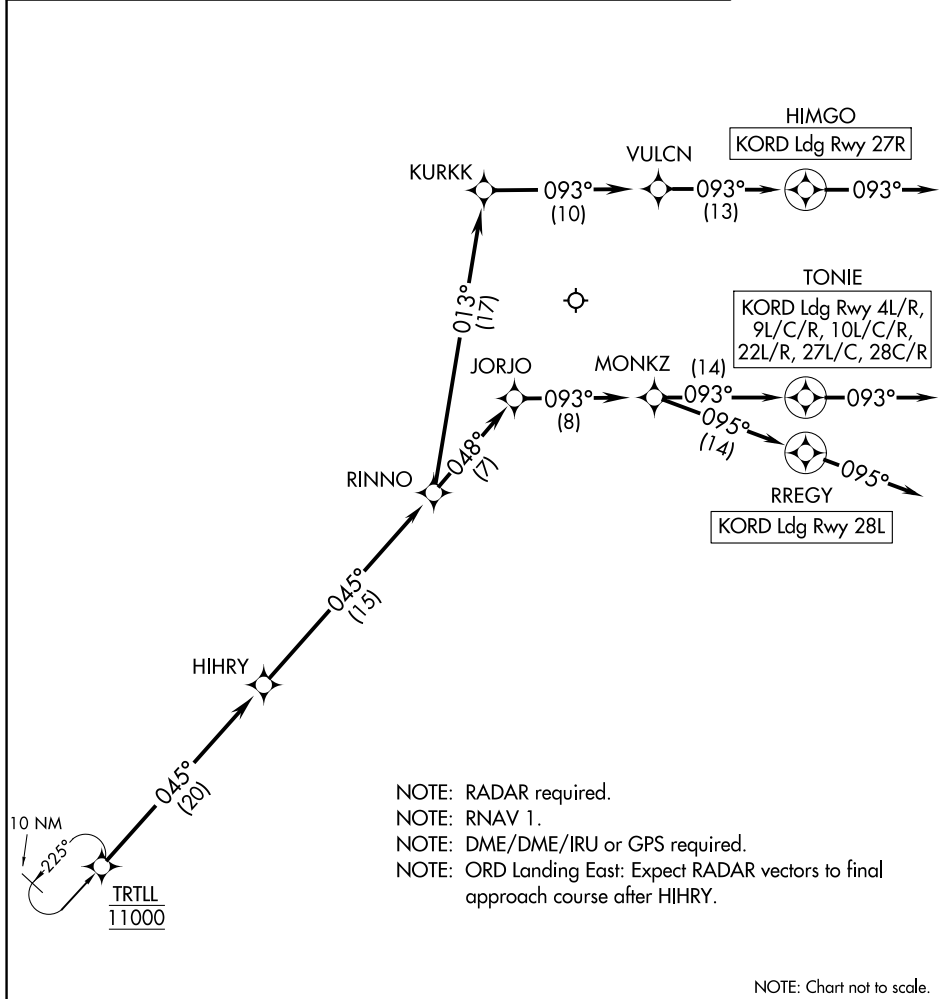

TRTLL SIX ARRIVAL (RNAV) Arrival Routes

ARRIVAL ROUTE DESCRIPTION

From TRTLL on track 045° to HIHRY, then on track 045° to RINNO.

LANDING RWYS 4L/R, 9L/C/R, 10L/C/R, 22L/R, 27L/C, 28C/R:

From RINNO on track 048° to JORJO, then on track 093° to MONKZ, then on track 093° to TONIE, then on track 093°. Expect RADAR vectors to final approach course.

LANDING RWY 27R: From RINNO on track 013° to KURKK, then on track 093° to VULCN, then on track 093° to HIMGO, then on track 093°. Expect RADAR vectors to final approach course.

LANDING RWY 28L: From RINNO on track 048° to JORJO, then on track 093° to MONKZ, then on track 095° to RREGY, then on track 095°. Expect RADAR vectors to final approach course.

CHICAGO APP CON
119.0 292.125
D-ATIS
135.4 282.225

- NOTE: RADAR required.
- NOTE: RNAV 1.
- NOTE: DME/DME/IRU or GPS required.
- NOTE: ORD Landing East: Expect RADAR vectors to final approach course after HIHRY.

EC-3, 28 NOV 2024 to 26 DEC 2024

EC-3, 28 NOV 2024 to 26 DEC 2024