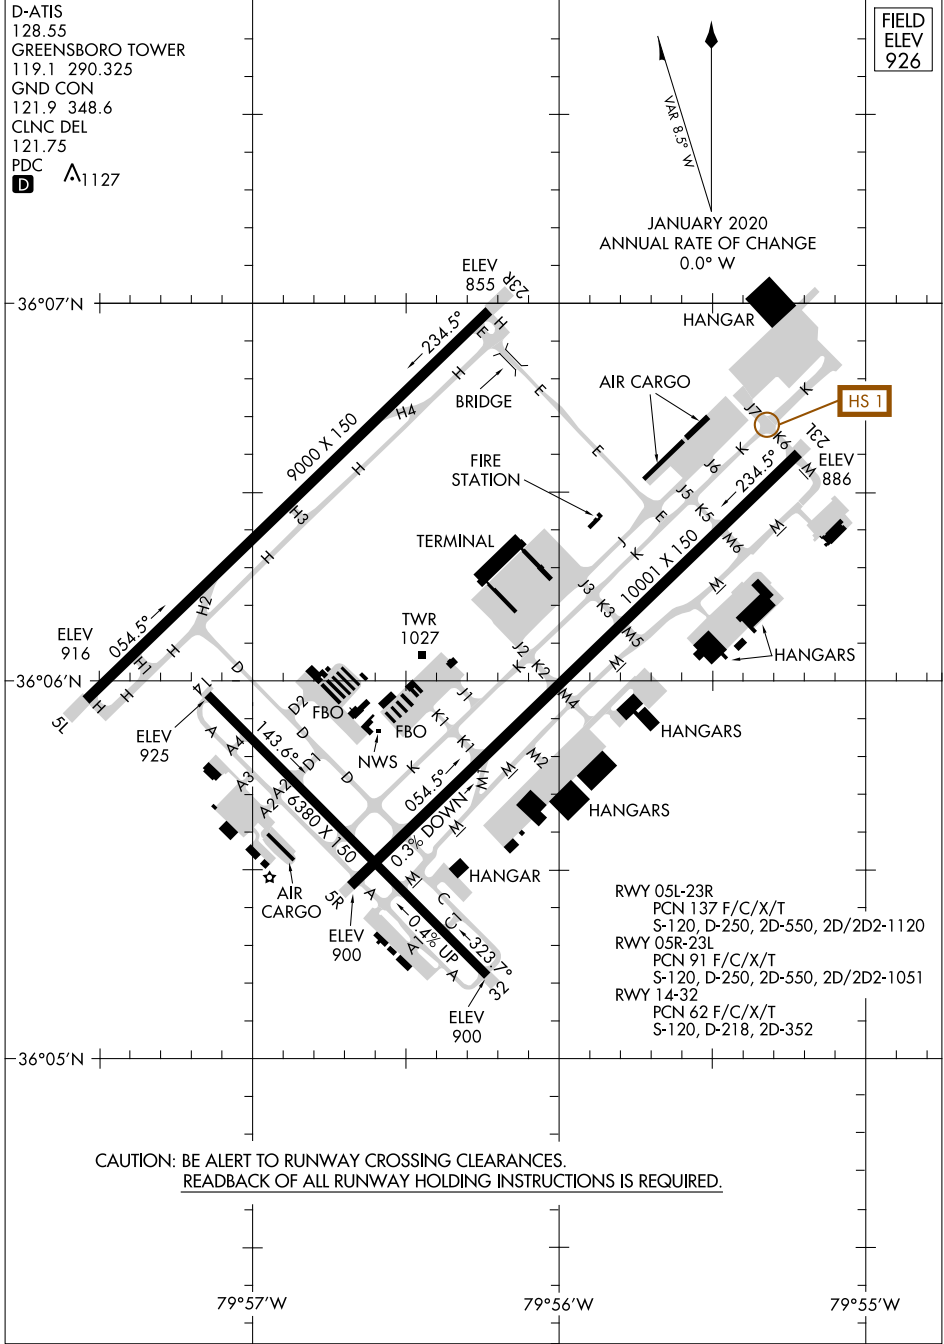

# AIRPORT DIAGRAM

AL-178 (FAA)

PIEDMONT TRIAD INTL (GSO)  
GREENSBORO, NORTH CAROLINA

D-ATIS  
128.55  
GREENSBORO TOWER  
119.1 290.325  
GND CON  
121.9 348.6  
CLNC DEL  
121.75  
PDC  
**D** A<sub>1</sub>127

FIELD  
ELEV  
926

JANUARY 2020  
ANNUAL RATE OF CHANGE  
0.0° W

SE-2, 28 NOV 2024 to 26 DEC 2024

SE-2, 28 NOV 2024 to 26 DEC 2024

CAUTION: BE ALERT TO RUNWAY CROSSING CLEARANCES.  
READBACK OF ALL RUNWAY HOLDING INSTRUCTIONS IS REQUIRED.