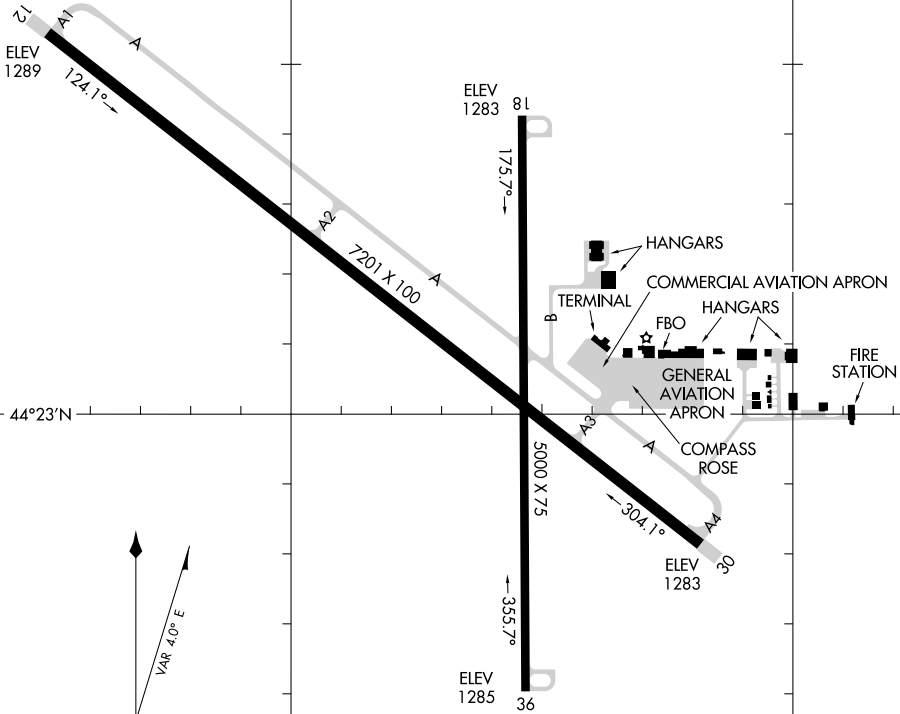

22139

AIRPORT DIAGRAM

AL-202 (FAA)

HURON RGNL (HON)
HURON, SOUTH DAKOTA

ASOS
118.125
CTAF/UNICOM
123.0

FIELD
ELEV
1289

44°24'N

RWY 12-30
PCN 51 R/B/W/T
S-75, D-150, 2D-280, 2D/2D2-395
RWY 18-36
PCN 11 R/C/W/T
S-40, D-55

NC-1, 28 NOV 2024 to 26 DEC 2024

NC-1, 28 NOV 2024 to 26 DEC 2024

44°23'N

98°14'W

98°13'W

1397

AIRPORT DIAGRAM

22139

HURON, SOUTH DAKOTA
HURON RGNL (HON)