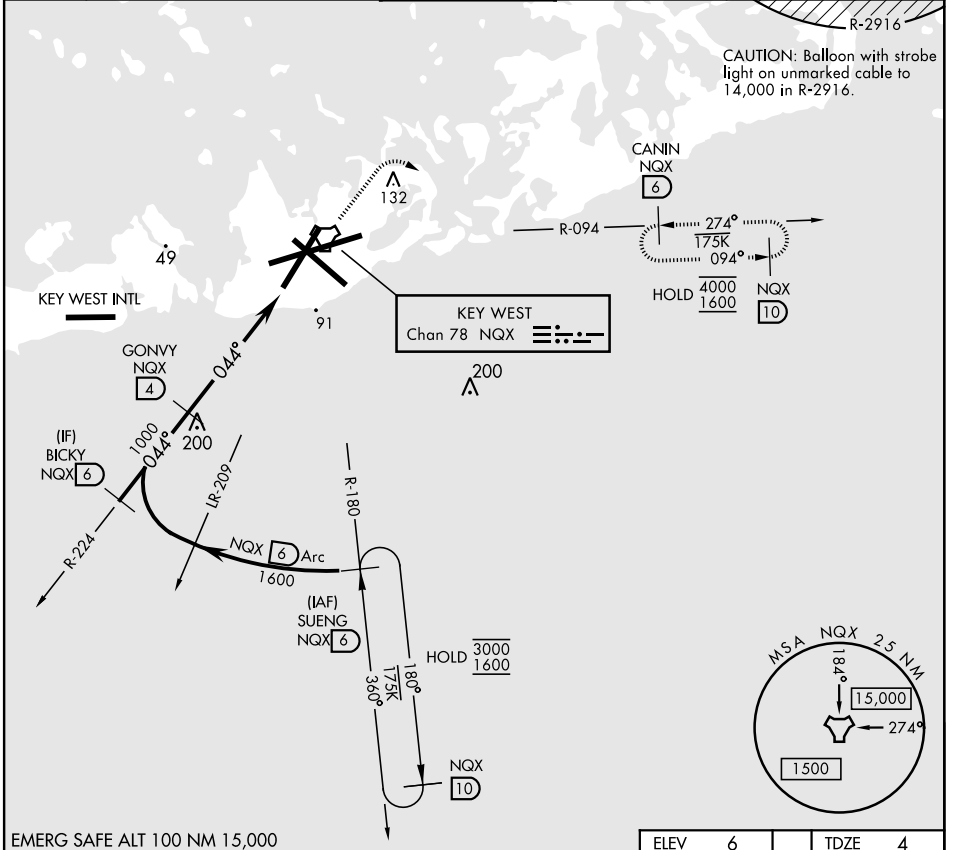

KEY WEST, FLORIDA

COPTER TACAN W RWY 4

TACAN NQX Chan 78	APCH CRS 044°	Rwy Idg 7001	TDZE 4
		Arprt Elev 6	

AL-214 [USN] KEY WEST NAS (BOCA CHICA FLD) (KNQX)

RADAR required		MISSED APPROACH: Climb to 1600 via NQX TACAN R-224 to NQX, then via NQX R-094 to CANIN and hold			
ATIS ★ 307.025	NAVY KEY WEST APP CON 124.025 313.7	NAVY KEY WEST TOWER ★ 118.575 361.25	GND CON 121.7 336.45	CLNC DEL 121.2 357.4	ASR/PAR

CAUTION: Balloon with strobe light on unmarked cable to 14,000 in R-2916.

EMERG SAFE ALT 100 NM 15,000		ELEV 6	TDZE 4
SUENG (6)	BICKY (6)	1600 NQX R-224	1600 NQX R-094
1600	1600	GONVY R-224 (4)	2.1 BTARM (1.2)
1000	1000	3.12° TCH 35	TACAN
NQX Arc (6)		2.8 NM	0.1
CATEGORY	COPTER		
S-4	360-1	356	(400-1)
CIRCLING	440-1	434	(500-1)
HIRL all rwys			

KEY WEST, FLORIDA
Amdt 2 23FEB23

24° 34' N - 81° 41' W

KEY WEST NAS (BOCA CHICA FLD) (KNQX)

COPTER TACAN W RWY 4

SE-3, 28 NOV 2024 to 26 DEC 2024

SE-3, 28 NOV 2024 to 26 DEC 2024