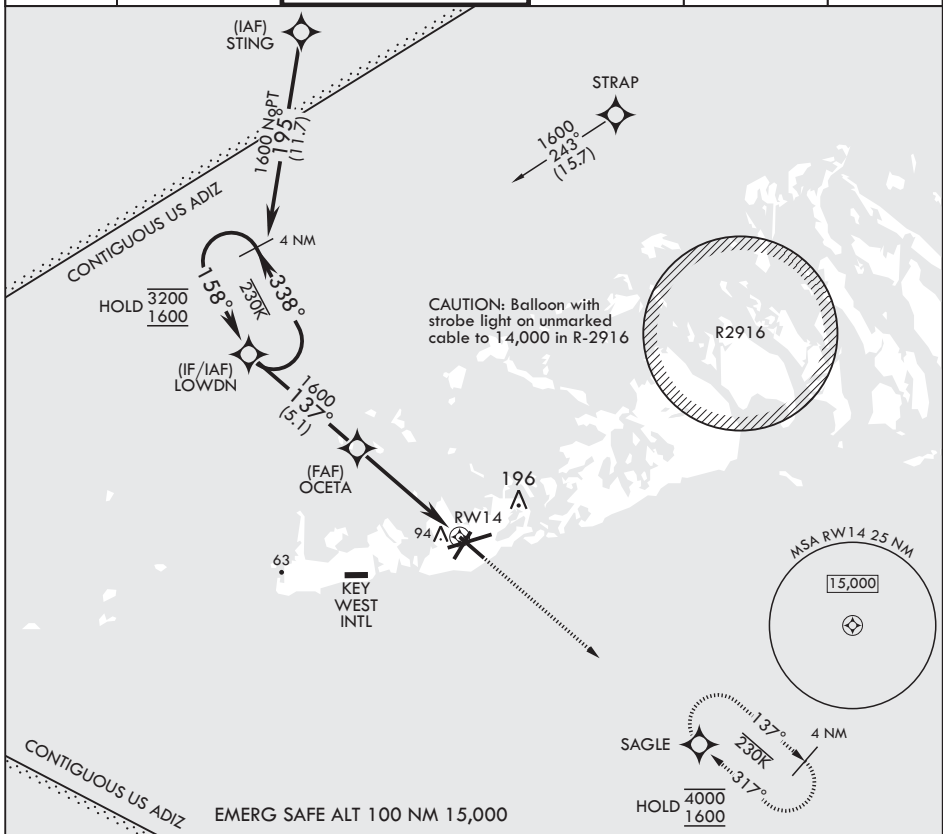

KEY WEST, FLORIDA

RNAV (GPS) RWY 14

APCH CRS	Rwy Idg	7000
137°	TDZE	4
	Arprt Elev	6

AL-214 (USN) KEY WEST NAS (BOCA CHICA FLD) (KNQX)

RNP APCH MISSED APPROACH: Climb to 1600 direct SAGLE and hold.

ATIS*	APP CON	NAVY KEY WEST TOWER*	GND CON	CLNC DEL	ASR/PAR
307.025	124.025 313.7	118.575 340.25	121.7 336.45	121.2 357.4	

	1600	SAGLE	ELEV 6	TDZE 4
4 NM	3200	1600	137°	127
Holding Pattern	LOWDN	OCETA	1 NM to RW14	10,001 x 200
3200	1600	1600	3.01' TCH 45	7001 x 150
158°	137°	1600	4.9 NM	7001 x 150
				BCN TWR
CATEGORY	A	B	C	D
LNAV MDA	380-1	376	(400-1)	
Ⓢ CIRCLING	440-1 434 (500-1)	500-1 494 (500-1)	500-1½ 494 (500-1½)	560-2 554 (600-2)
HIRL all Rwys				

KEY WEST, FLORIDA

24°34'N - 81°41'W

KEY WEST NAS (BOCA CHICA FLD) (KNQX)

Amdt 2 23FEB23

RNAV (GPS) RWY 14

SE-3, 28 NOV 2024 to 26 DEC 2024

SE-3, 28 NOV 2024 to 26 DEC 2024