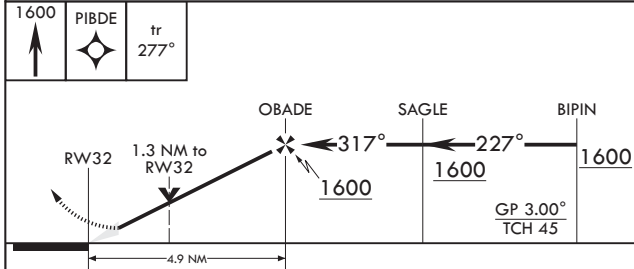

KEY WEST, FLORIDA

RNAV (GPS) RWY 32

APCH CRS	Rwy Idg	7000
317°	TDZE	4
	Arprt Elev	6

AL-214 (USN) KEY WEST NAS (BOCA CHICA FLD) (KNQX)

RNP APCH MISSED APPROACH: (Do not exceed 230 KIAS until PIBDE.) Climb to 1600 direct PIBDE, track 277° to SKIPP and hold, continue climb-in-hold to 1600.

ATIS★ 307.025	APP CON 124.025 313.7	NAVY KEY WEST TOWER★ 118.575 340.25	GND CON 121.7 336.45	CLNC DEL 121.2 357.4	ASR/PAR
-------------------------	---------------------------------	---	--------------------------------	--------------------------------	---------

CATEGORY	A	B	C	D
LNAV/VNAV DA	254-¾		250	(300-¾)
LNAV MDA	460-1	456 (500-1)	460-1½	456 (500-1½)
CIRCLING	460-1 454 (500-1)	500-1 494 (500-1)	500-1½ 494 (500-1½)	560-2 554 (600-2)

HIRL all Rwys

KEY WEST, FLORIDA
Amdt 2 23FEB23

24°34'N - 81°41'W

KEY WEST NAS (BOCA CHICA FLD) (KNQX)

RNAV (GPS) RWY 32

SE-3, 28 NOV 2024 to 26 DEC 2024

SE-3, 28 NOV 2024 to 26 DEC 2024