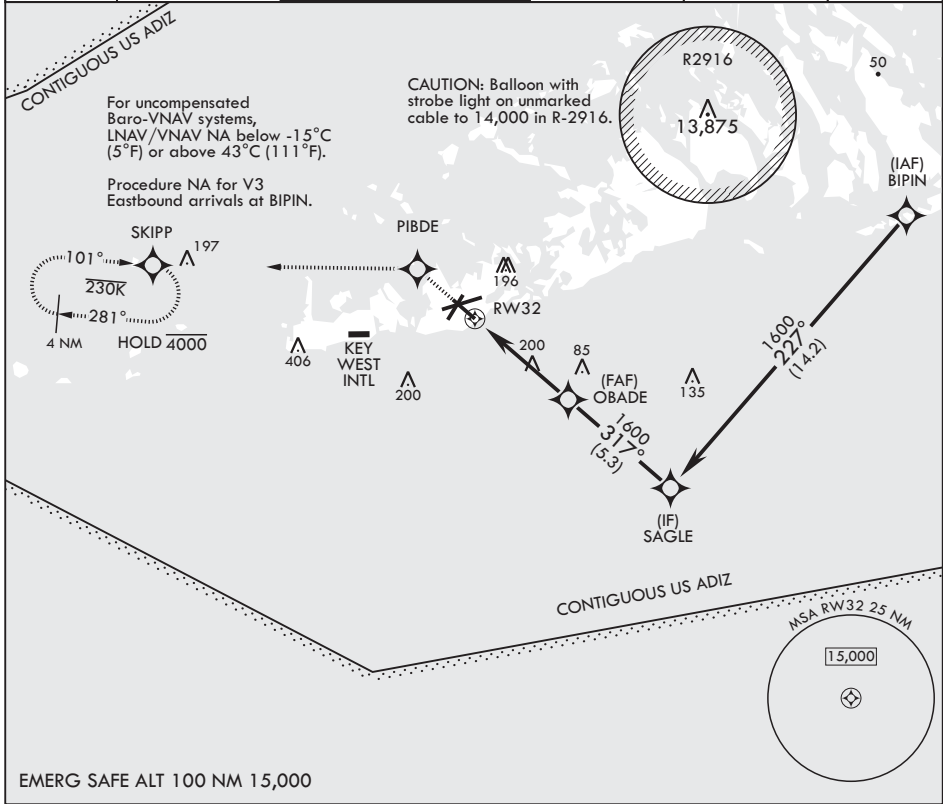

KEY WEST, FLORIDA

RNAV (GPS) RWY 32

APCH CRS	Rwy Idg	7000
317°	TDZE	4
	Arprt Elev	6

AL-214 (USN) KEY WEST NAS (BOCA CHICA FLD) (KNQX)

RNP APCH MISSED APPROACH: (Do not exceed 230 KIAS until PIBDE.) Climb to 1600 direct PIBDE, track 277° to SKIPP and hold, continue climb-in-hold to 1600.

ATIS★ 307.025	APP CON 124.025 313.7	NAVY KEY WEST TOWER★ 118.575 340.25	GND CON 121.7 336.45	CLNC DEL 121.2 357.4	ASR/PAR
-------------------------	---------------------------------	---	--------------------------------	--------------------------------	---------

CATEGORY	A	B	C	D
LNAV/VNAV DA	254-¾		250	(300-¾)
LNAV MDA	460-1	456 (500-1)	460-1½	456 (500-1½)
CIRCLING	460-1 454 (500-1)	500-1 494 (500-1)	500-1½ 494 (500-1½)	560-2 554 (600-2)

HIRL all Rwys

KEY WEST, FLORIDA
Amdt 2 23FEB23

24°34'N - 81°41'W

KEY WEST NAS (BOCA CHICA FLD) (KNQX)

RNAV (GPS) RWY 32

SE-3, 28 NOV 2024 to 26 DEC 2024

SE-3, 28 NOV 2024 to 26 DEC 2024