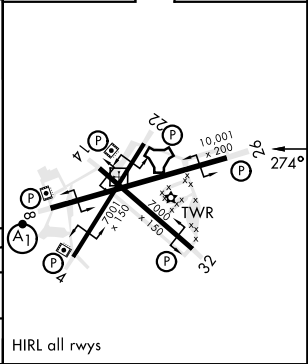

# TACAN RWY 26

TACAN	NQX	APCH CRS	Rwy Idg	10,001
Chan	78	274°	TDZE	6
			Arpt Elev	6

AL-214 [USN]

KEY WEST NAS (BOCA CHICA FLD) (KNQX)

**MISSED APPROACH:** Climbing left turn to 1600 to intercept NQX R-094 to CANIN (NQX R-094/6 DME) and hold.

ATIS ★ <b>307.025</b>	NAVY KEY WEST APP CON <b>124.025 313.7</b>	NAVY KEY WEST TOWER ★ <b>118.575 340.25</b>	GND CON <b>121.7 336.45</b>	CLNC DEL <b>121.2 357.4</b>	ASR/PAR
--------------------------	---	--	--------------------------------	--------------------------------	---------

SE-3, 28 NOV 2024 to 26 DEC 2024

SE-3, 28 NOV 2024 to 26 DEC 2024

EMEG SAFE ALT 100 NM 15,000

ELEV	6	TDZE	6
------	---	------	---

CATEGORY	A	B	C	D
S-26	460-1	454 (500-1)	460-1 3/8	454 (500-1 3/8)
CIRCLING	460-1 454 (500-1)	500-1 494 (500-1)	500-1 1/2 494 (500-1 1/2)	560-2 554 (600-2)

# TACAN RWY 26