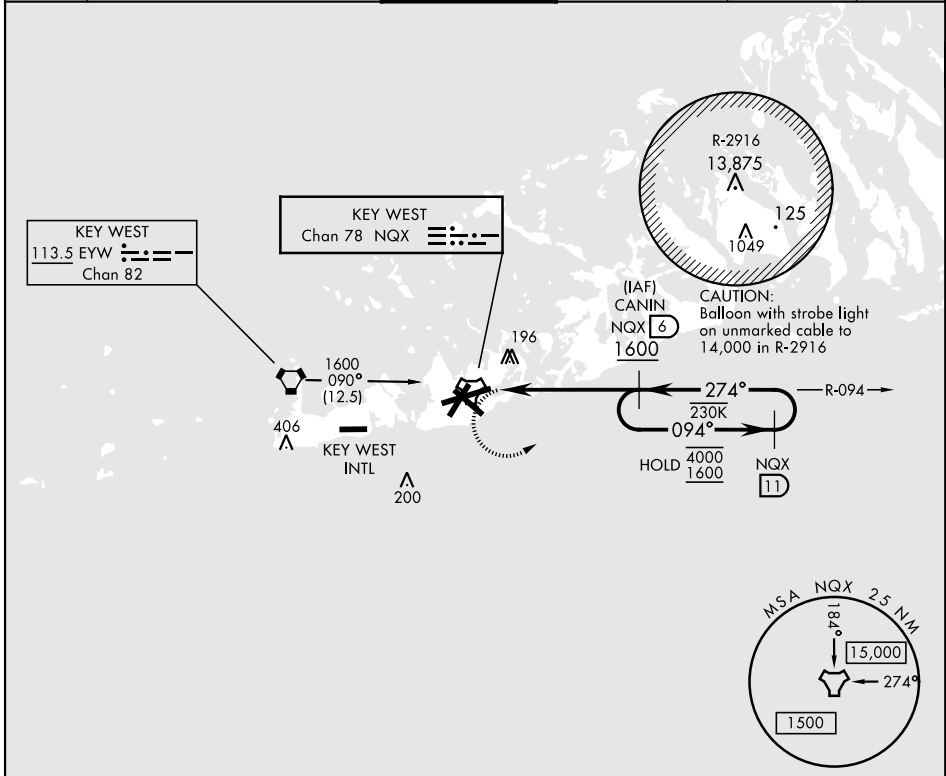

# TACAN RWY 26

TACAN	NQX	APCH CRS	Rwy Idg	10,001
Chan	78	274°	TDZE	6
			Arpt Elev	6

AL-214 [USN]

KEY WEST NAS (BOCA CHICA FLD) (KNQX)

**MISSED APPROACH:** Climbing left turn to 1600 to intercept NQX R-094 to CANIN (NQX R-094/6 DME) and hold.

ATIS ★ <b>307.025</b>	NAVY KEY WEST APP CON <b>124.025 313.7</b>	NAVY KEY WEST TOWER ★ <b>118.575 340.25</b>	GND CON <b>121.7 336.45</b>	CLNC DEL <b>121.2 357.4</b>	ASR/PAR
--------------------------	---	--	--------------------------------	--------------------------------	---------

SE-3, 28 NOV 2024 to 26 DEC 2024

SE-3, 28 NOV 2024 to 26 DEC 2024

EMEG SAFE ALT 100 NM 15,000

ELEV	6	TDZE	6
------	---	------	---

CATEGORY	A	B	C	D
S-26	460-1	454 (500-1)	460-1 3/8	454 (500-1 3/8)
CIRCLING	460-1 454 (500-1)	500-1 494 (500-1)	500-1 1/2 494 (500-1 1/2)	560-2 554 (600-2)

# TACAN RWY 26