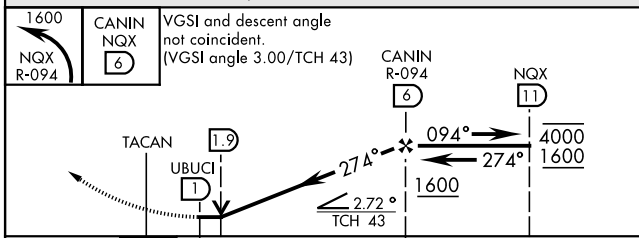

# TACAN RWY 26

TACAN	NQX	APCH CRS	Rwy Idg	10,001
Chan	78	274°	TDZE	6
			Arpt Elev	6

AL-214 [USN]

KEY WEST NAS (BOCA CHICA FLD) (KNQX)

**MISSED APPROACH:** Climbing left turn to 1600 to intercept NQX R-094 to CANIN (NQX R-094/6 DME) and hold.

ATIS ★ <b>307.025</b>	NAVY KEY WEST APP CON <b>124.025 313.7</b>	NAVY KEY WEST TOWER ★ <b>118.575 340.25</b>	GND CON <b>121.7 336.45</b>	CLNC DEL <b>121.2 357.4</b>	ASR/PAR
--------------------------	---	--	--------------------------------	--------------------------------	---------

SE-3, 28 NOV 2024 to 26 DEC 2024

SE-3, 28 NOV 2024 to 26 DEC 2024

EMEG SAFE ALT 100 NM 15,000

ELEV	6	TDZE	6
------	---	------	---

CATEGORY	A	B	C	D
S-26	460-1	454 (500-1)	460-1 3/8	454 (500-1 3/8)
CIRCLING	460-1 454 (500-1)	500-1 494 (500-1)	500-1 1/2 494 (500-1 1/2)	560-2 554 (600-2)