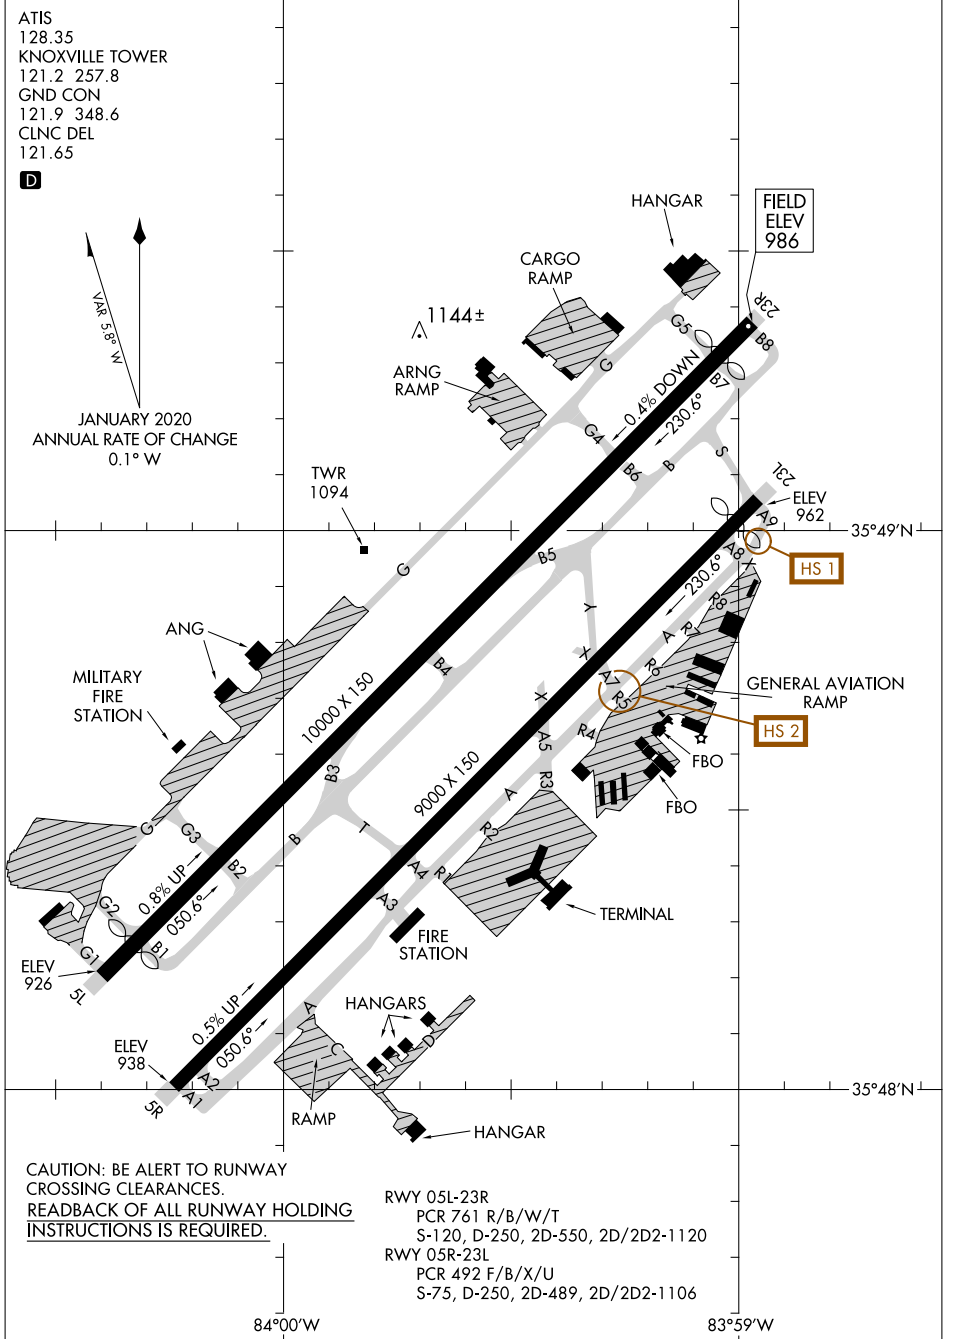

24249

AIRPORT DIAGRAM

AL-218 (FAA)

MC GHEE TYSON (TYS)
KNOXVILLE, TENNESSEE

SE-1, 28 NOV 2024 to 26 DEC 2024

SE-1, 28 NOV 2024 to 26 DEC 2024

AIRPORT DIAGRAM

24249

KNOXVILLE, TENNESSEE
MC GHEE TYSON (TYS)