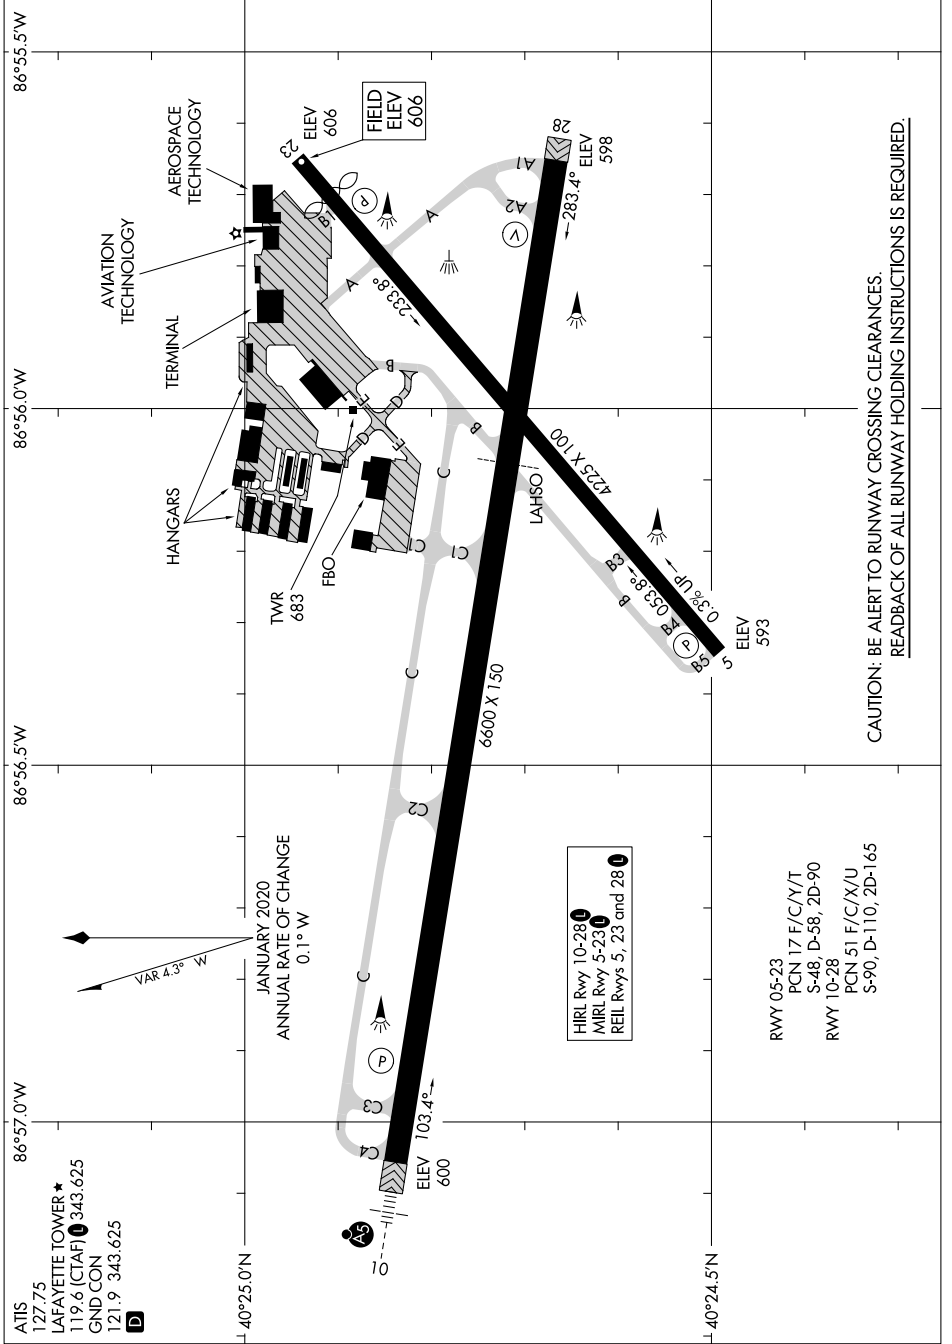

AIRPORT DIAGRAM

AL-220 (FAA)

PURDUE UNIVERSITY (LAF)
LAFAYETTE, INDIANA

EC-2, 28 NOV 2024 to 26 DEC 2024

CAUTION: BE ALERT TO RUNWAY CROSSING CLEARANCES.
READBACK OF ALL RUNWAY HOLDING INSTRUCTIONS IS REQUIRED.

AIRPORT DIAGRAM

LAFAYETTE, INDIANA
PURDUE UNIVERSITY (LAF)

EC-2, 28 NOV 2024 to 26 DEC 2024