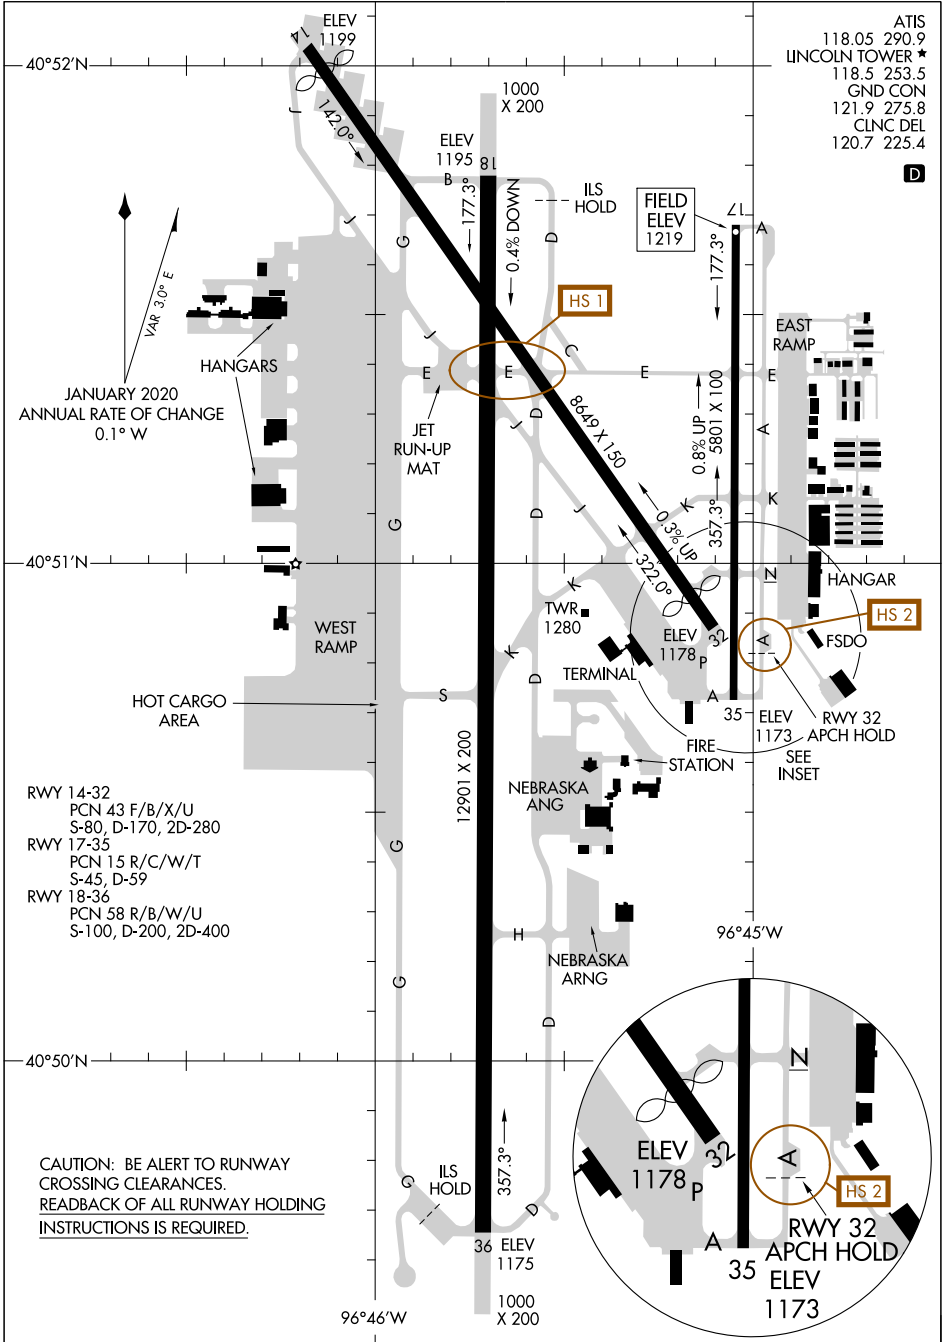

AIRPORT DIAGRAM

AL-232 (FAA)

LINCOLN (LNK)
LINCOLN, NEBRASKA

ATIS 118.05 290.9
 LINCOLN TOWER ★ 118.5 253.5
 GND CON 121.9 273.8
 CLNC DEL 120.7 225.4

D

NC-2, 28 NOV 2024 to 26 DEC 2024

NC-2, 28 NOV 2024 to 26 DEC 2024

AIRPORT DIAGRAM

LINCOLN, NEBRASKA
LINCOLN (LNK)