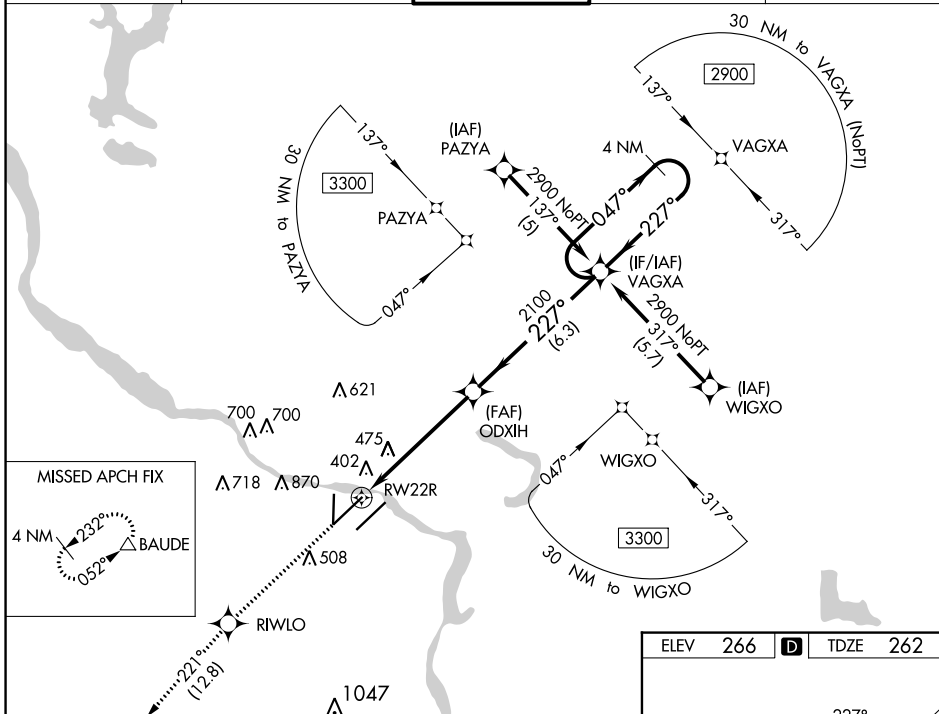

WAAS CH 93811 W22B	APP CRS 227°	Rwy Idg TDZE Apt Elev	8273 262 266
--	------------------------	-----------------------------	---

RNAV (GPS) RWY 22R

BILL AND HILLARY CLINTON NTL/ADAMS FLD (LIT)

RNP APCH.	ALSF-2	MISSED APPROACH: Climb to 2900 direct RIWLO and on track 221° to BAUDE and hold.

D-ATIS 125.65	LITTLE ROCK APP CON 135.4 353.6	ADAMS TOWER 118.7 257.8	GND CON 121.9 339.8	CLNC DEL 118.95
-------------------------	---	--	-------------------------------	---------------------------

CATEGORY	A	B	C	D
LPV DA		462/18	200 (200-½)	
LNAV/VNAV DA		727/50	465 (500-1)	
LNAV MDA	740/24	478 (500-½)	740/50	478 (500-1)
CIRCLING	820-1 554 (600-1)	1000-1 734 (800-1)	1180-2¾ 914 (1000-2¾)	1180-3 914 (1000-3)

MIRL Rwy 18-36
HIRL Rwy 4R-22L and 4L-22R
TDZ/CL Rwy 22R

SC-1, 28 NOV 2024 to 26 DEC 2024

SC-1, 28 NOV 2024 to 26 DEC 2024