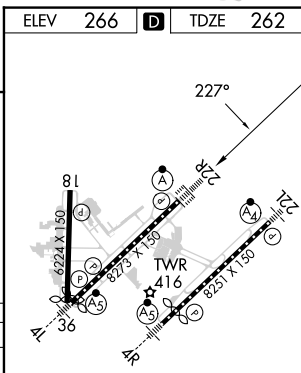

WAAS CH 93811 W22B	APP CRS 227°	Rwy Idg TDZE Apt Elev	8273 262 266
--	------------------------	-----------------------------	---

RNAV (GPS) RWY 22R

BILL AND HILLARY CLINTON NTL/ADAMS FLD (LIT)

RNP APCH.	ALSF-2	MISSED APPROACH: Climb to 2900 direct RIWLO and on track 221° to BAUDE and hold.

D-ATIS 125.65	LITTLE ROCK APP CON 135.4 353.6	ADAMS TOWER 118.7 257.8	GND CON 121.9 339.8	CLNC DEL 118.95
-------------------------	---	--	-------------------------------	---------------------------

CATEGORY	A	B	C	D
LPV DA		462/18	200 (200-½)	
LNAV/VNAV DA		727/50	465 (500-1)	
LNAV MDA	740/24	478 (500-½)	740/50	478 (500-1)
CIRCLING	820-1 554 (600-1)	1000-1 734 (800-1)	1180-2¾ 914 (1000-2¾)	1180-3 914 (1000-3)