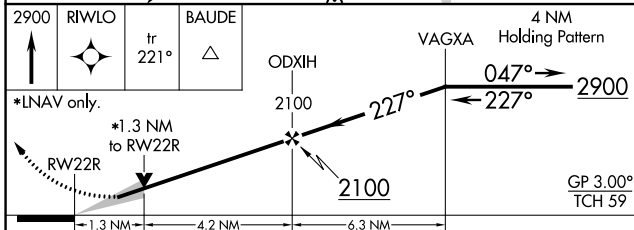

WAAS CH 93811 W22B	APP CRS 227°	Rwy Idg TDZE Apt Elev	8273 262 266
--	------------------------	-----------------------------	---

RNAV (GPS) RWY 22R

BILL AND HILLARY CLINTON NTL/ADAMS FLD (LIT)

RNP APCH.	ALSF-2	MISSED APPROACH: Climb to 2900 direct RIWLO and on track 221° to BAUDE and hold.

D-ATIS 125.65	LITTLE ROCK APP CON 135.4 353.6	ADAMS TOWER 118.7 257.8	GND CON 121.9 339.8	CLNC DEL 118.95
-------------------------	---	--	-------------------------------	---------------------------

CATEGORY	A	B	C	D
LPV DA		462/18	200 (200-½)	
LNAV/VNAV DA		727/50	465 (500-1)	
LNAV MDA	740/24	478 (500-½)	740/50	478 (500-1)
CIRCLING	820-1 554 (600-1)	1000-1 734 (800-1)	1180-2¾ 914 (1000-2¾)	1180-3 914 (1000-3)