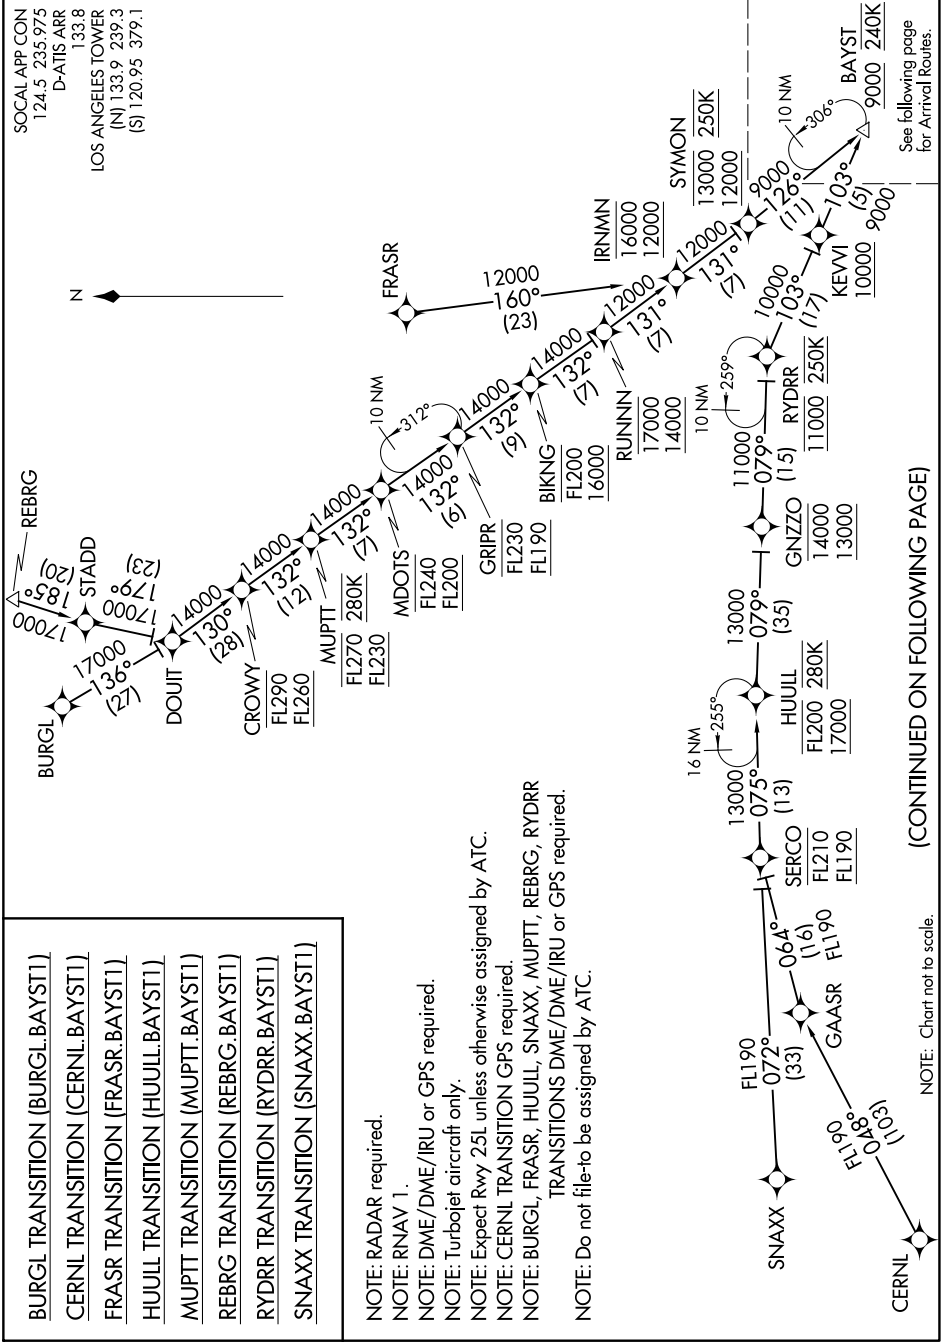

SW-3, 28 NOV 2024 to 26 DEC 2024

(CONTINUED ON FOLLOWING PAGE)

NOTE: Chart not to scale.

SW-3, 28 NOV 2024 to 26 DEC 2024

See following page for Arrival Routes.