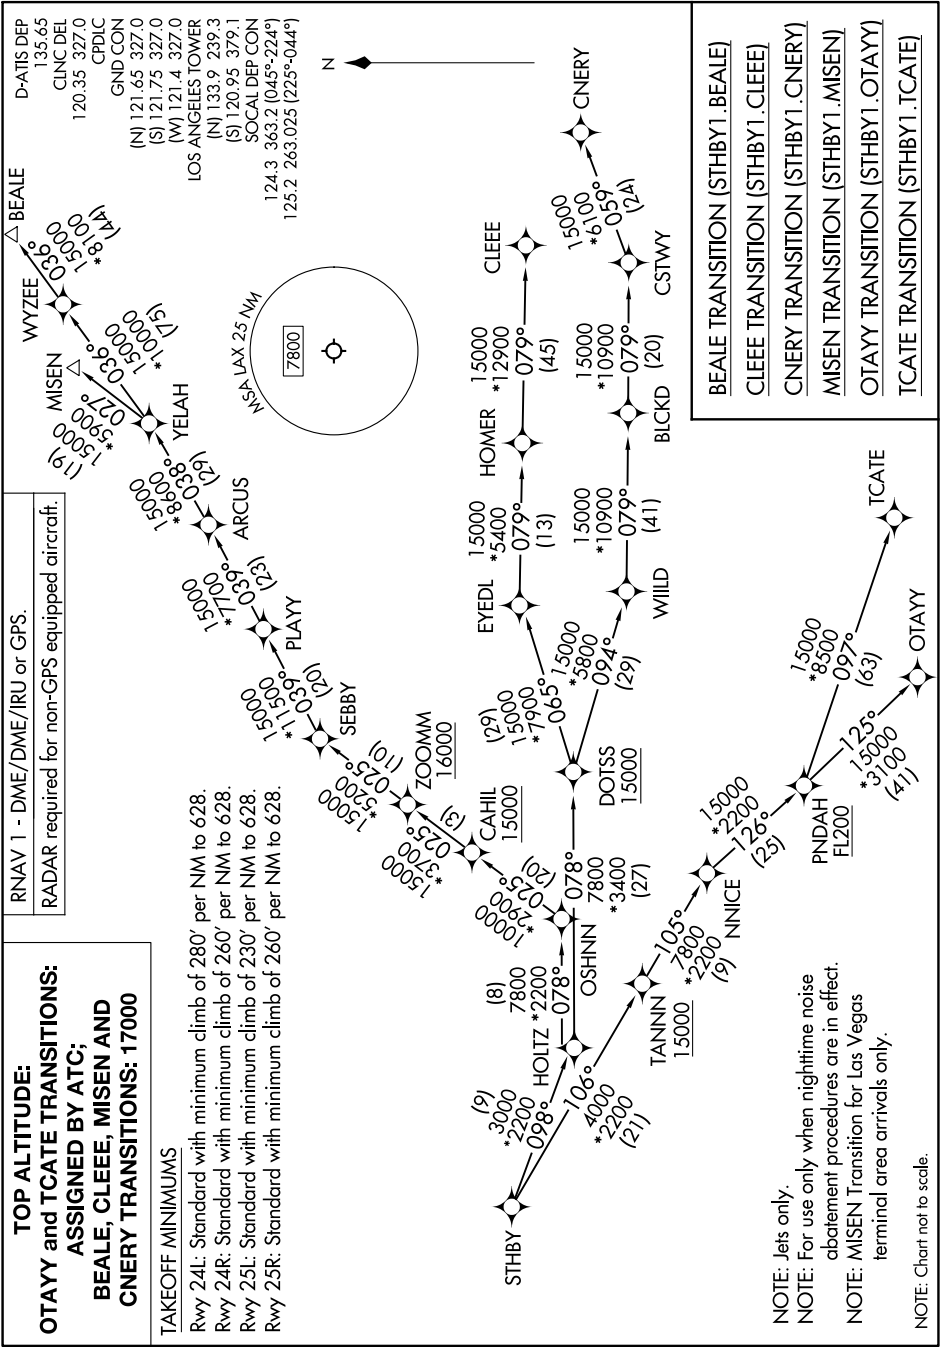

STHBY ONE DEPARTURE (RNAV) (Transition Routes)

SW-3, 28 NOV 2024 to 26 DEC 2024

SW-3, 28 NOV 2024 to 26 DEC 2024