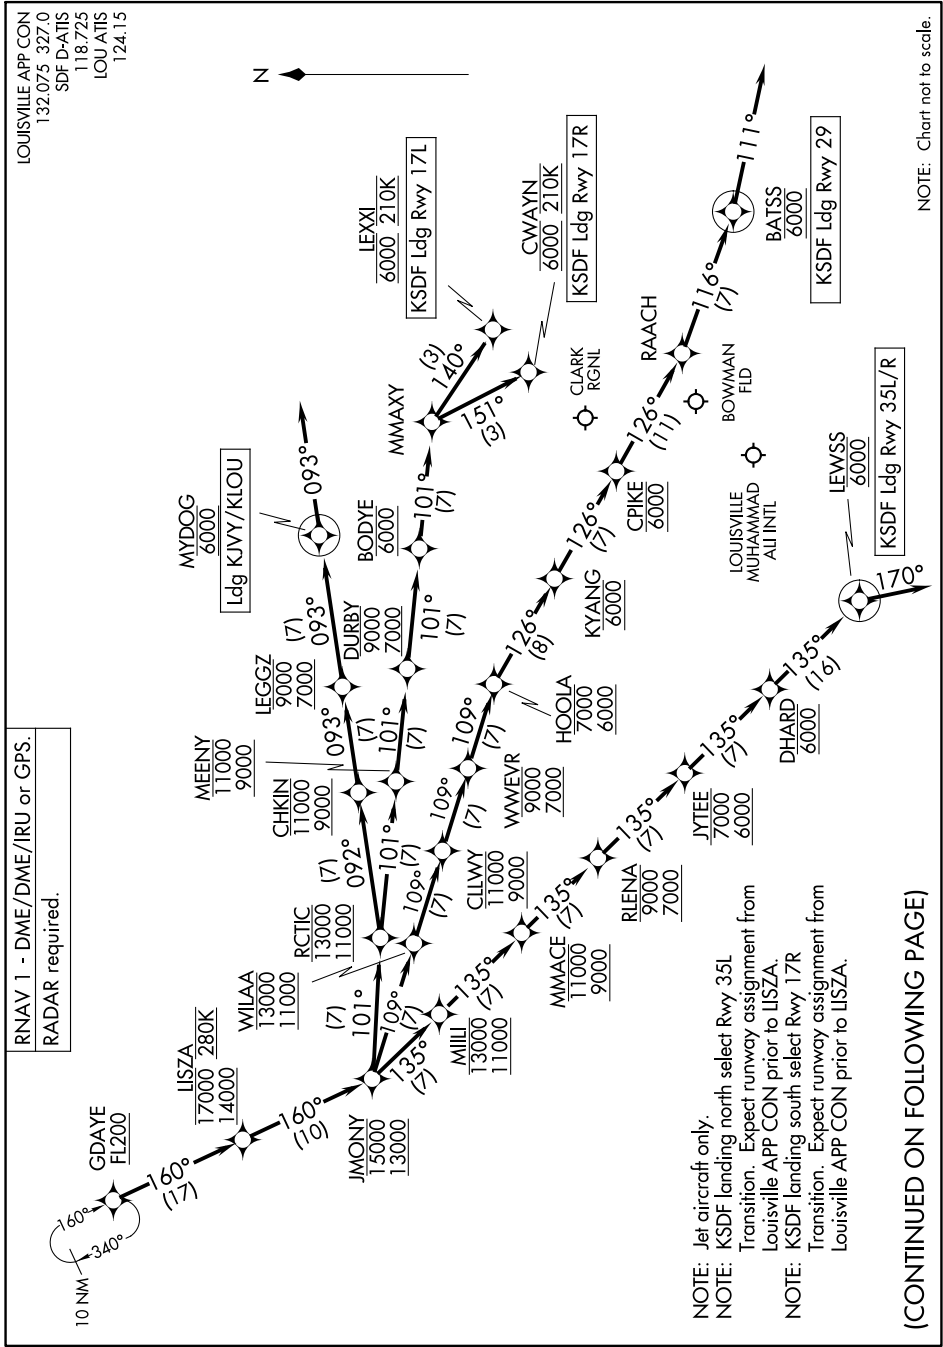

JMONY ONE ARRIVAL (RNAV) Arrival Routes

LOUISVILLE, KENTUCKY

SE-1, 28 NOV 2024 to 26 DEC 2024

SE-1, 28 NOV 2024 to 26 DEC 2024

JMONY ONE ARRIVAL (RNAV) Arrival Routes

LOUISVILLE, KENTUCKY