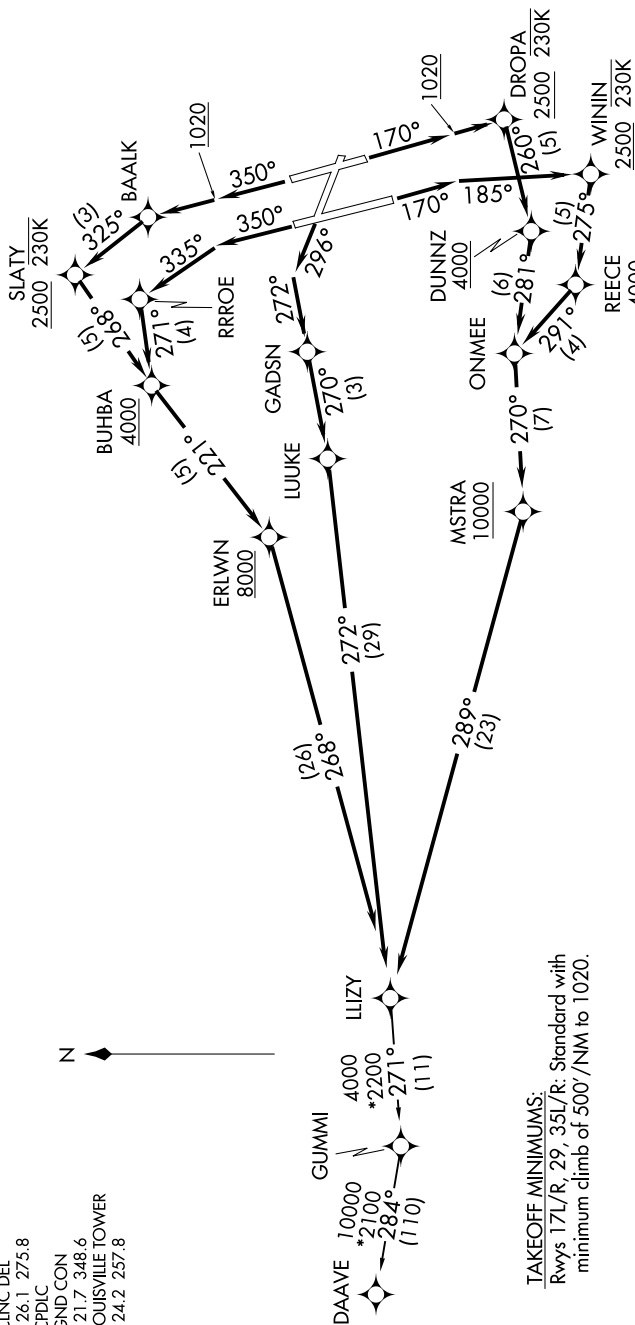

LLIZY ONE DEPARTURE (RNAV)

LOUISVILLE, KENTUCKY

SE-1, 28 NOV 2024 to 26 DEC 2024

**TOP ALTITUDE:
13000**

RNAV 1 - DME/DME/IRU or GPS.
RADAR required for non-GPS equipped aircraft.

LOUISVILLE DEP CON
132.075 327.0
D-ATIS 118.725
CLNC DEL
126.1 275.8
CPDLC
GND CON
121.7 348.6
LOUISVILLE TOWER
124.2 257.8

NOTE: Chart not to scale.

(CONTINUED ON FOLLOWING PAGE)

SE-1, 28 NOV 2024 to 26 DEC 2024

LLIZY ONE DEPARTURE (RNAV)

LOUISVILLE, KENTUCKY