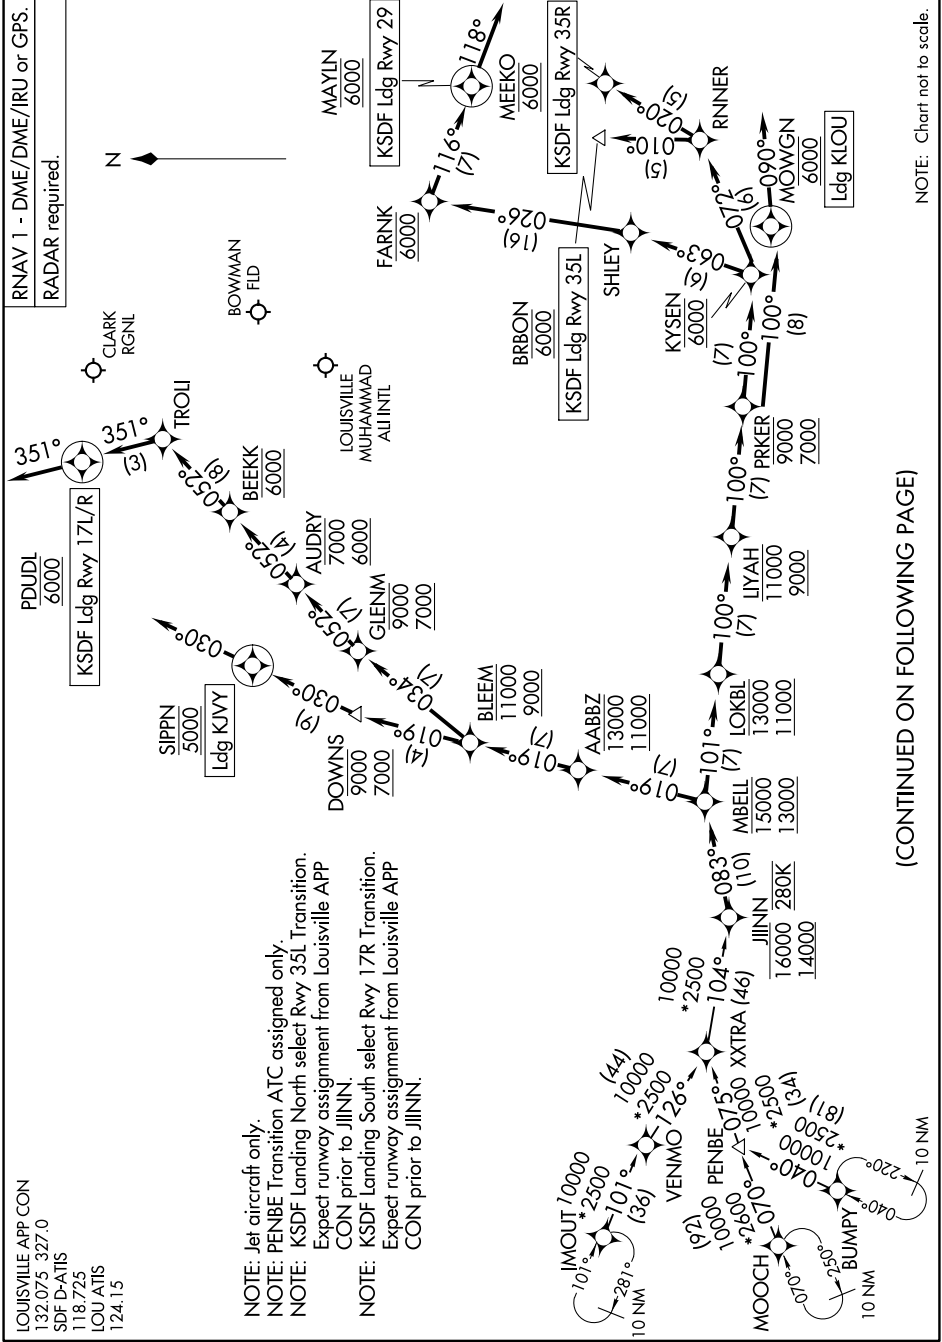

MBELL FIVE ARRIVAL (RNAV)

LOUISVILLE, KENTUCKY

SE-1, 28 NOV 2024 to 26 DEC 2024

MBELL FIVE ARRIVAL (RNAV)

LOUISVILLE, KENTUCKY

SE-1, 28 NOV 2024 to 26 DEC 2024