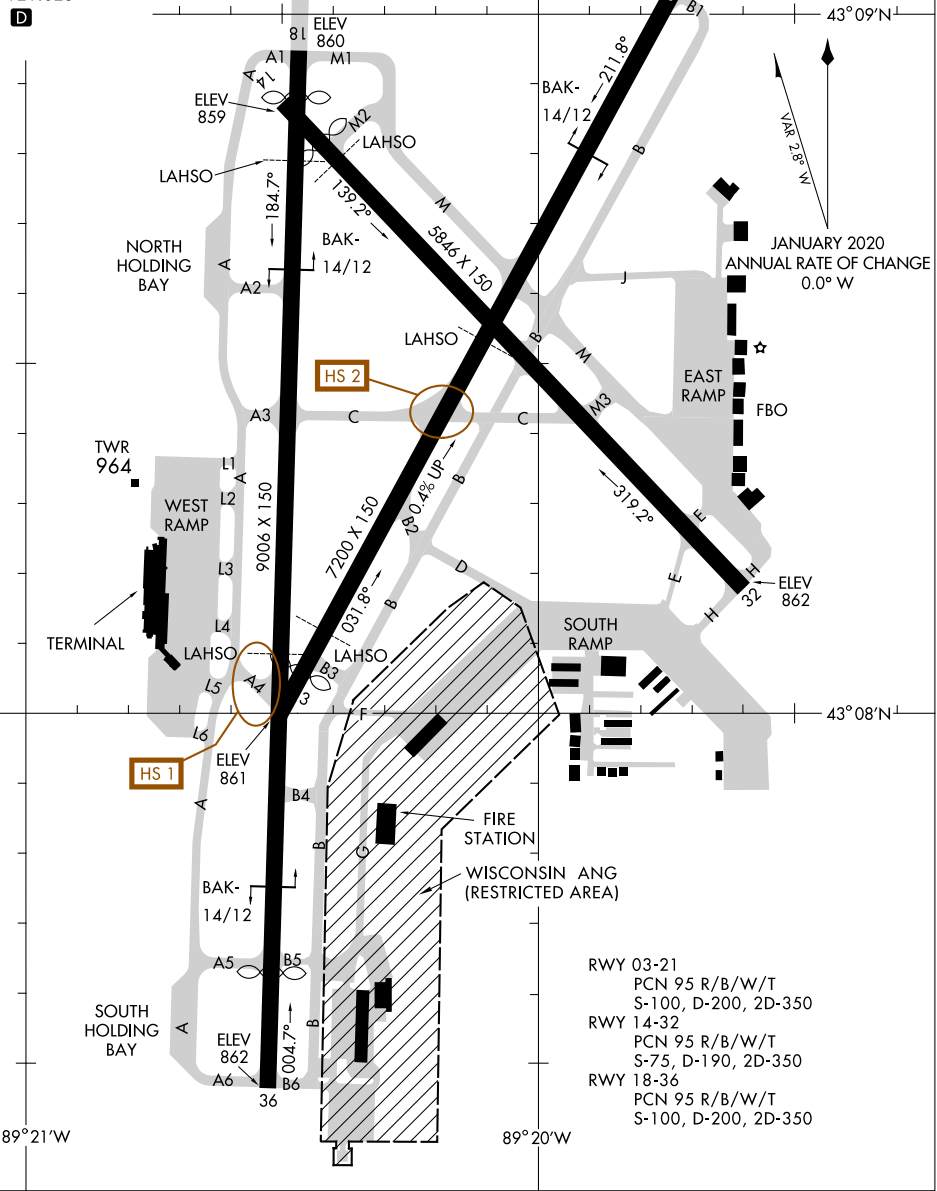

24025

AIRPORT DIAGRAM

DANE COUNTY RGNL/TRUAX FLD (MSN)

AL-245 (FAA)

MADISON, WISCONSIN

ATIS
 124.65 278.3
 MADISON TOWER*
 119.3 257.8
 GND CON
 121.9 348.6
 CLNC DEL
 121.625

CAUTION: BE ALERT TO RUNWAY CROSSING CLEARANCES.
 READBACK OF ALL RUNWAY HOLDING INSTRUCTIONS IS REQUIRED.

EC-3, 28 NOV 2024 to 26 DEC 2024

EC-3, 28 NOV 2024 to 26 DEC 2024

AIRPORT DIAGRAM

24025

MADISON, WISCONSIN

DANE COUNTY RGNL/TRUAX FLD (MSN)