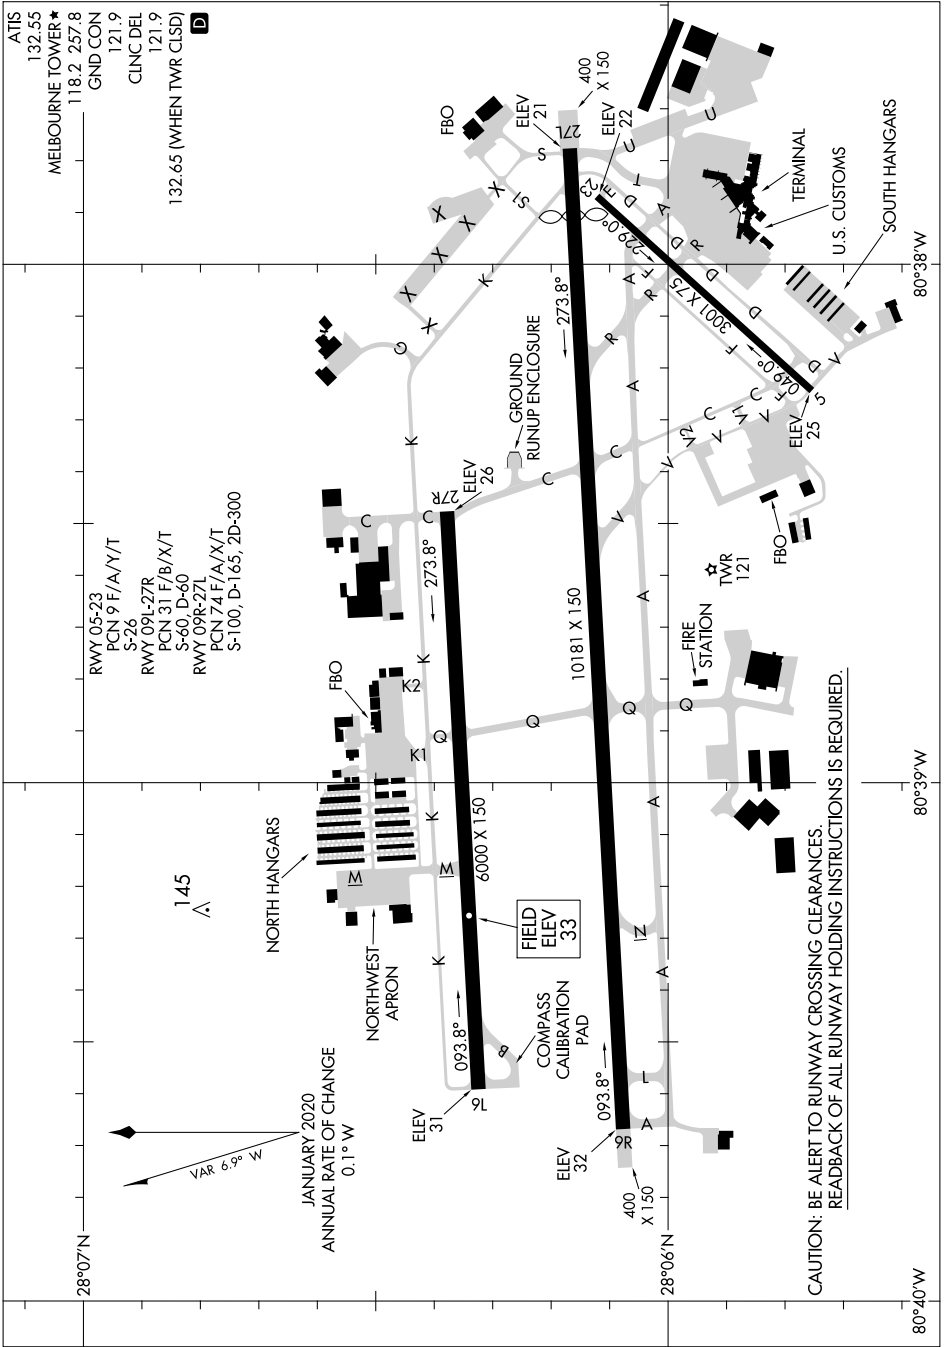

# AIRPORT DIAGRAM

AL-252 (FAA)

MELBOURNE ORLANDO INTL (MLB)  
MELBOURNE, FLORIDA

SE-3, 28 NOV 2024 to 26 DEC 2024

CAUTION: BE ALERT TO RUNWAY CROSSING CLEARANCES.  
REARBACK OF ALL RUNWAY HOLDING INSTRUCTIONS IS REQUIRED.

SE-3, 28 NOV 2024 to 26 DEC 2024