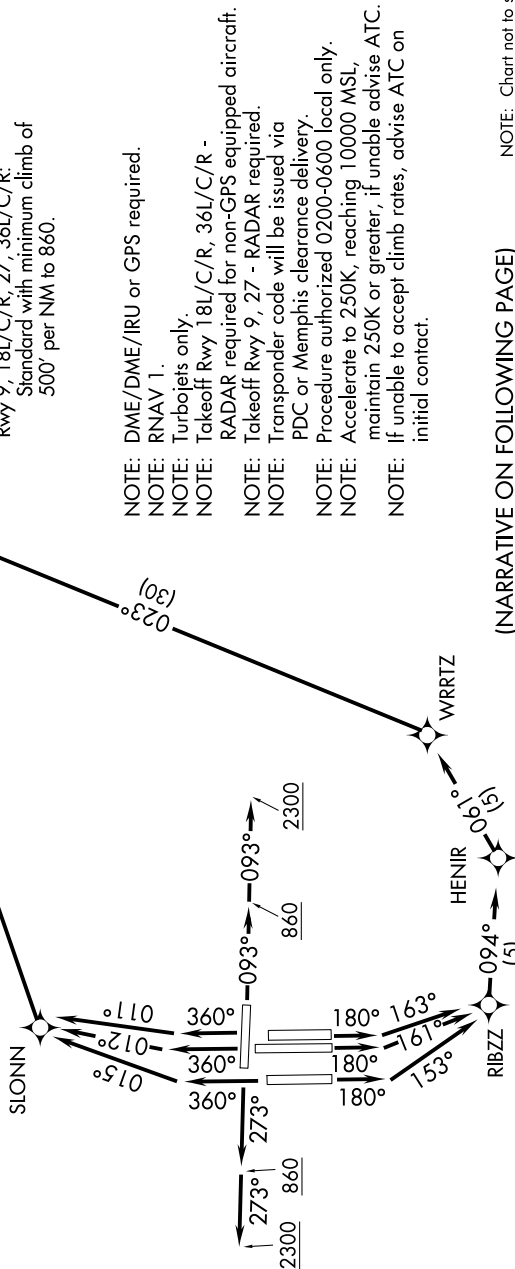

GENEH SEVEN DEPARTURE (RNAV)

MEMPHIS, TENNESSEE

SE-1, 28 NOV 2024 to 26 DEC 2024

**TOP ALTITUDE:
5000**

121.0 379.2 (Rwy 9-27)
121.9 379.2 (Rwys 18C-36C, 18L-36R)
121.65 379.2 (Rwy 18R-36L)
MEMPHIS TOWER
118.3 257.8 (Rwy 9-27)
119.7 257.8 (Rwys 18C-36C, 18L-36R)
128.425 257.8 (Rwy 18R-36L)
MEMPHIS DEP CON
124.15 385.45

(NARRATIVE ON FOLLOWING PAGE)

GENEH SEVEN DEPARTURE (RNAV)

MEMPHIS, TENNESSEE

SE-1, 28 NOV 2024 to 26 DEC 2024