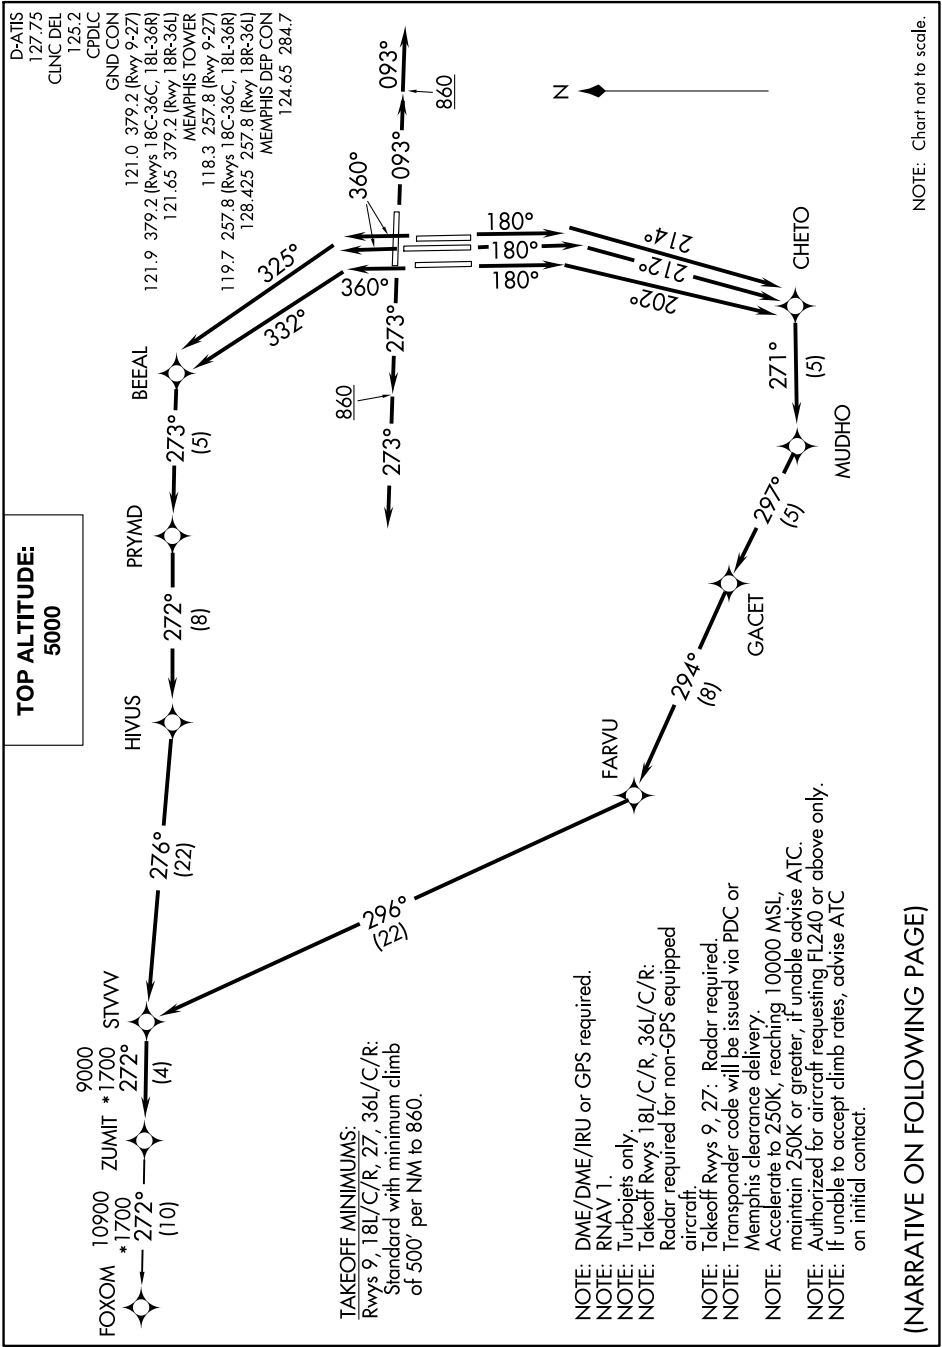

ZUMIT FIVE DEPARTURE (RNAV)

SE-1, 28 NOV 2024 to 26 DEC 2024

NOTE: Chart not to scale.

SE-1, 28 NOV 2024 to 26 DEC 2024

ZUMIT FIVE DEPARTURE (RNAV)