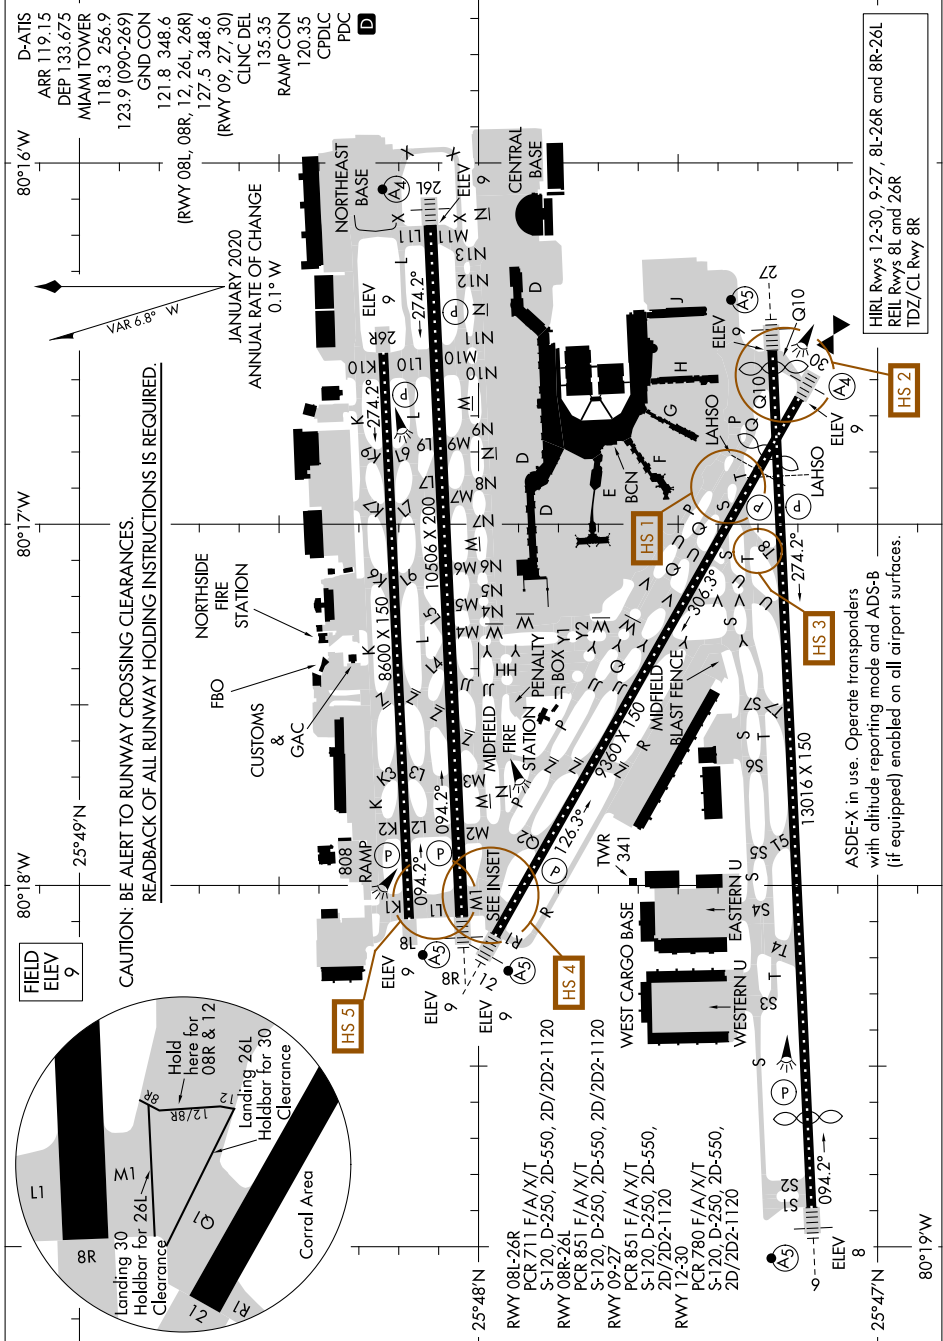

AIRPORT DIAGRAM

AL-257 (FAA)

MIAMI INTL (MIA)
MIAMI, FLORIDA

SE-3, 28 NOV 2024 to 26 DEC 2024

SE-3, 28 NOV 2024 to 26 DEC 2024

AIRPORT DIAGRAM

MIAMI, FLORIDA
MIAMI INTL (MIA)