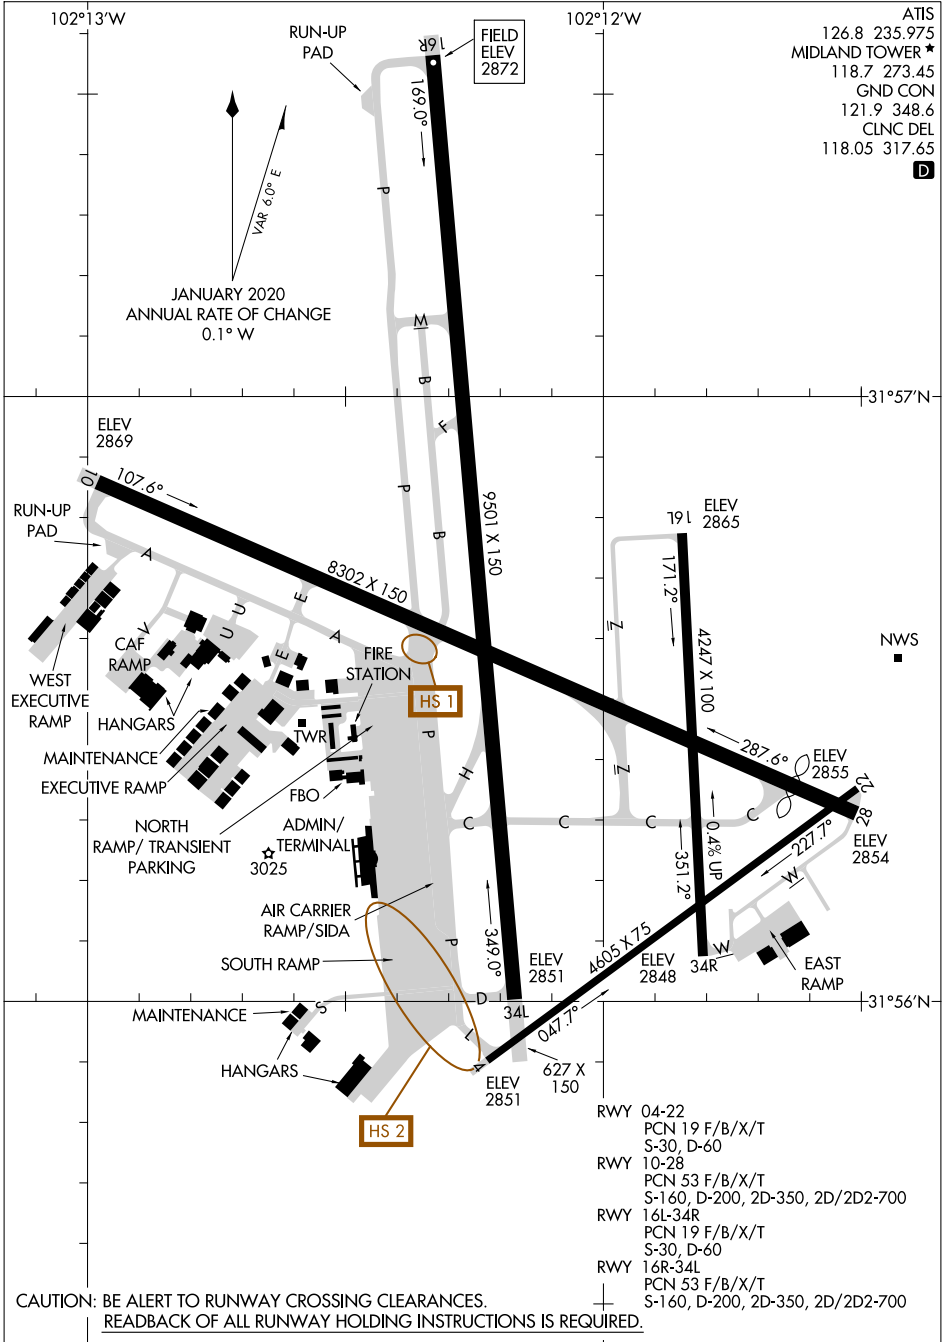

AIRPORT DIAGRAM

ATIS 126.8 235.975
 MIDLAND TOWER* 118.7 273.45
 GND CON 121.9 348.6
 CLNC DEL 118.05 317.65
D

SC-3, 28 NOV 2024 to 26 DEC 2024

SC-3, 28 NOV 2024 to 26 DEC 2024

AIRPORT DIAGRAM