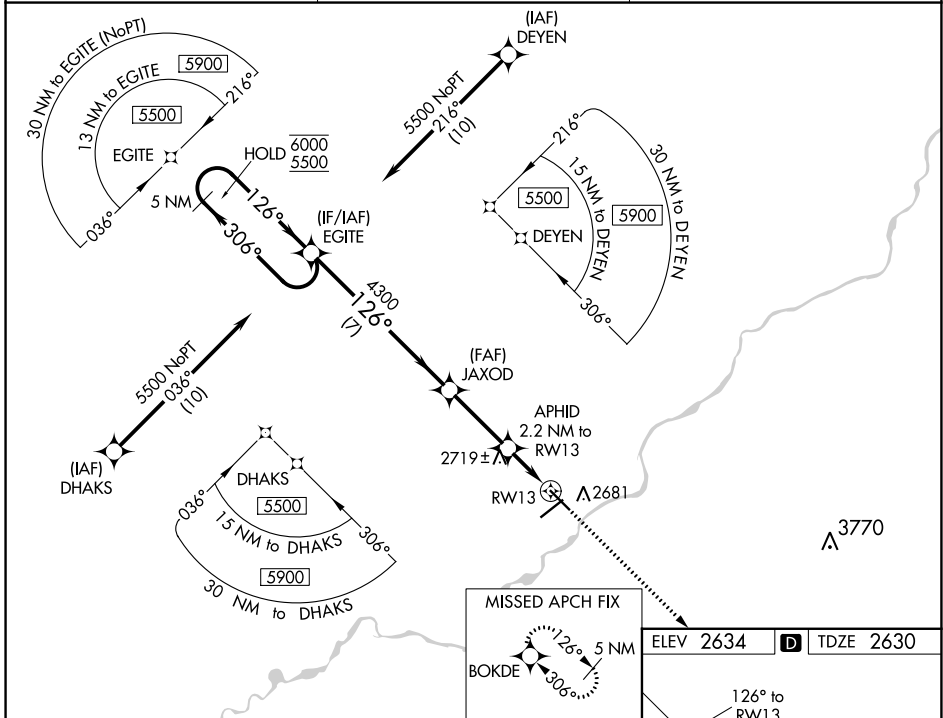

WAAS CH 97340 W13A	APP CRS 126°	Rwy Idg 5624 TDZE 2630 Apt Elev 2634
--	------------------------	---

RNAV (GPS) RWY 13

FRANK WILEY FLD (MLS)

RNP APCH - GPS.	MISSED APPROACH: Climb to 6000 direct BOKDE and hold, continue climb-in-hold to 6000.
For uncompensated Baro-VNAV systems, procedure NA below -24°C or above 54°C.	

ASOS 135.575	SALT LAKE CENTER 126.85 305.2	UNICOM 123.0 (CTAF)
------------------------	---	-------------------------------

CATEGORY	A	B	C	D
LPV DA		2880-1	250 (300-1)	
LNAV/VNAV DA		2880-1	250 (300-1)	
LNAV MDA		2980-1	350 (400-1)	
CIRCLING	3060-1 426 (500-1)	3100-1 466 (500-1)	3160-1½ 526 (600-1½)	3320-2¼ 686 (700-2¼)

NW-1, 28 NOV 2024 to 26 DEC 2024

NW-1, 28 NOV 2024 to 26 DEC 2024

MIRL Rwys 4-22 and 13-31
REIL Rwys 4, 13, 22 and 31