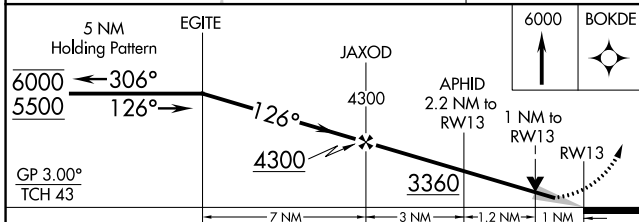

WAAS CH 97340 W13A	APP CRS 126°	Rwy Idg 5624 TDZE 2630 Apt Elev 2634
--	------------------------	---

RNAV (GPS) RWY 13

FRANK WILEY FLD (MLS)

RNP APCH - GPS.	MISSED APPROACH: Climb to 6000 direct BOKDE and hold, continue climb-in-hold to 6000.
For uncompensated Baro-VNAV systems, procedure NA below -24°C or above 54°C.	

ASOS 135.575	SALT LAKE CENTER 126.85 305.2	UNICOM 123.0 (CTAF)
------------------------	---	-------------------------------

CATEGORY	A	B	C	D
LPV DA		2880-1	250 (300-1)	
LNAV/VNAV DA		2880-1	250 (300-1)	
LNAV MDA		2980-1	350 (400-1)	
CIRCLING	3060-1 426 (500-1)	3100-1 466 (500-1)	3160-1½ 526 (600-1½)	3320-2¼ 686 (700-2¼)