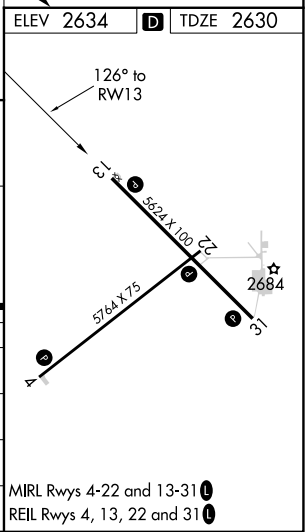

WAAS CH 97340 W13A	APP CRS 126°	Rwy Idg 5624 TDZE 2630 Apt Elev 2634
--	------------------------	---

RNAV (GPS) RWY 13

FRANK WILEY FLD (MLS)

RNP APCH - GPS.	MISSED APPROACH: Climb to 6000 direct BOKDE and hold, continue climb-in-hold to 6000.
For uncompensated Baro-VNAV systems, procedure NA below -24°C or above 54°C.	

ASOS 135.575	SALT LAKE CENTER 126.85 305.2	UNICOM 123.0 (CTAF)
------------------------	---	-------------------------------

CATEGORY	A	B	C	D
LPV DA		2880-1	250 (300-1)	
LNAV/VNAV DA		2880-1	250 (300-1)	
LNAV MDA		2980-1	350 (400-1)	
CIRCLING	3060-1 426 (500-1)	3100-1 466 (500-1)	3160-1½ 526 (600-1½)	3320-2¼ 686 (700-2¼)

NW-1, 28 NOV 2024 to 26 DEC 2024

NW-1, 28 NOV 2024 to 26 DEC 2024

MIRL Rwys 4-22 and 13-31
REIL Rwys 4, 13, 22 and 31