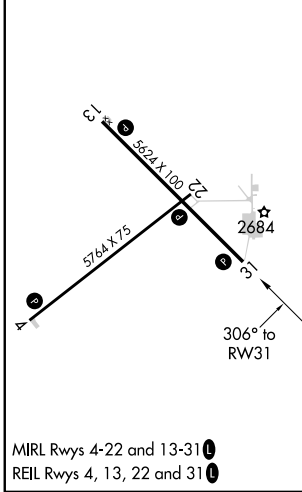

MISSED APPROACH: Climb to 6000 direct EGITE and hold, continue climb-in-hold to 6000.

ASOS 135.575	SALT LAKE CENTER 126.85 305.2	UNICOM 123.0 (CTAF) 0
------------------------	---	---------------------------------

NW-1, 28 NOV 2024 to 26 DEC 2024

NW-1, 28 NOV 2024 to 26 DEC 2024

ELEV 2634	D	TDZE 2627
-----------	----------	-----------

CATEGORY	A	B	C	D
LPV DA	2877-1		250 (300-1)	
LNAV/VNAV DA	2917-1		290 (300-1)	
LNAV MDA	3020-1		3020-1½ 393 (400-1½)	
C CIRCLING	3060-1 426 (500-1)		3100-1 466 (500-1) 3160-1½ 526 (600-1½) 3320-2¼ 686 (700-2¼)	