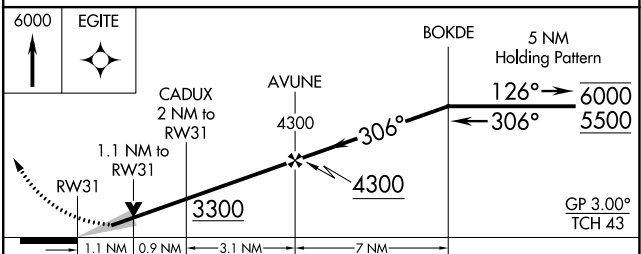

MISSED APPROACH: Climb to 6000 direct EGITE and hold, continue climb-in-hold to 6000.

ASOS 135.575	SALT LAKE CENTER 126.85 305.2	UNICOM 123.0 (CTAF) 0
------------------------	---	---------------------------------

NW-1, 28 NOV 2024 to 26 DEC 2024

NW-1, 28 NOV 2024 to 26 DEC 2024

ELEV 2634	D	TDZE 2627
-----------	----------	-----------

CATEGORY	A	B	C	D
LPV DA	2877-1		250 (300-1)	
LNAV/VNAV DA	2917-1		290 (300-1)	
LNAV MDA	3020-1		3020-1½ 393 (400-1½)	
C CIRCLING	3060-1 426 (500-1)		3100-1 466 (500-1) 3160-1½ 526 (600-1½) 3320-2¼ 686 (700-2¼)	