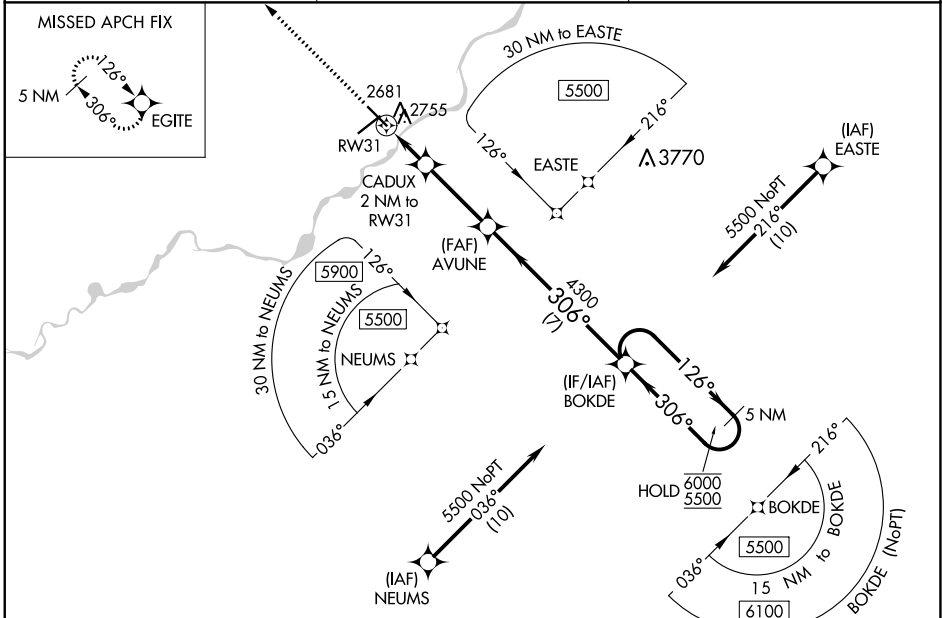

WAAS CH 56240 W31A	APP CRS 306°	Rwy Idg TDZE 2627 Apt Elev 2634	5624
--	------------------------	---	-------------

RNAV (GPS) RWY 31

FRANK WILEY FLD (MLS)

RNP APCH - GPS.

⚠ For uncompensated Baro-VNAV systems, LNAV/VNAV NA below -24°C or above 54°C.

MISSED APPROACH: Climb to 6000 direct EGITE and hold, continue climb-in-hold to 6000.

ASOS 135.575	SALT LAKE CENTER 126.85 305.2	UNICOM 123.0 (CTAF) 0
------------------------	---	---------------------------------

NW-1, 28 NOV 2024 to 26 DEC 2024

NW-1, 28 NOV 2024 to 26 DEC 2024

ELEV 2634	D	TDZE 2627
-----------	----------	-----------

CATEGORY	A	B	C	D
LPV DA	2877-1		250 (300-1)	
LNAV/VNAV DA	2917-1		290 (300-1)	
LNAV MDA	3020-1		3020-1½ 393 (400-1½)	
C CIRCLING	3060-1 426 (500-1)		3100-1 466 (500-1) 3160-1½ 526 (600-1½) 3320-2¼ 686 (700-2¼)	