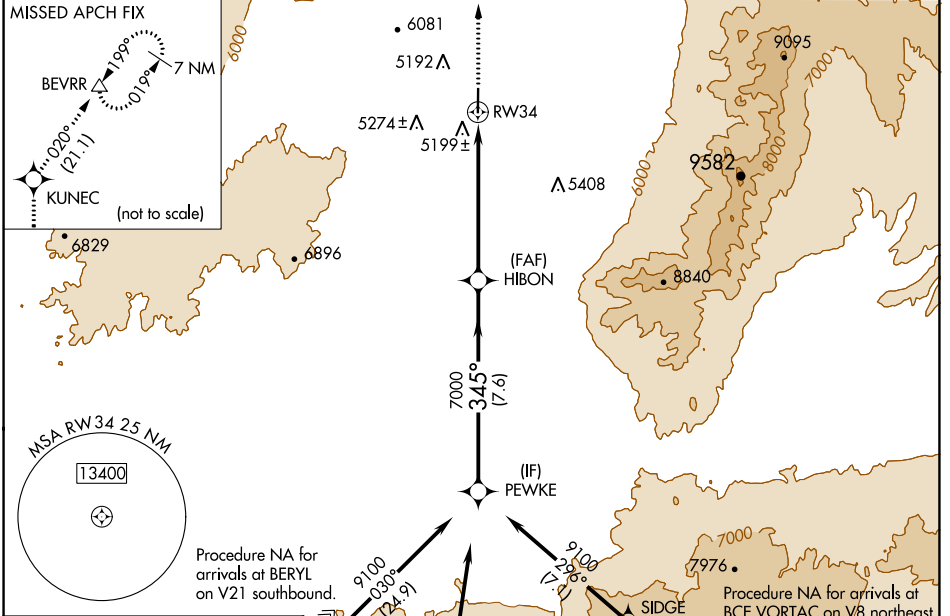

APP CRS	Rwy Idg	5004
345°	TDZE	5039
	Apt Elev	5039

RNAV (GPS) RWY 34

MILFORD MUNI/BEN AND JUDY BRISCOE FLD (MLF)

RNP APCH.	<p>When local altimeter setting not received, use Cedar City altimeter setting and increase all MDA 180 feet; increase LNAV Cat C/D visibility ½ mile.</p> <p>☁ -27°C</p>	<p>MISSED APPROACH: Climb to 11000 direct KUNEC and on track 020° to BEVRR and hold, continue climb-in-hold to 11000.</p>
-----------	---	---

ASOS 135.025	SALT LAKE CENTER 125.575 379.275	UNICOM 122.8 (CTAF)
------------------------	--	-------------------------------

CATEGORY	A	B	C	D
LNAV MDA	5460-1	421 (500-1)	5460-1¼	421 (500-1¼)

SW-4, 28 NOV 2024 to 26 DEC 2024

SW-4, 28 NOV 2024 to 26 DEC 2024