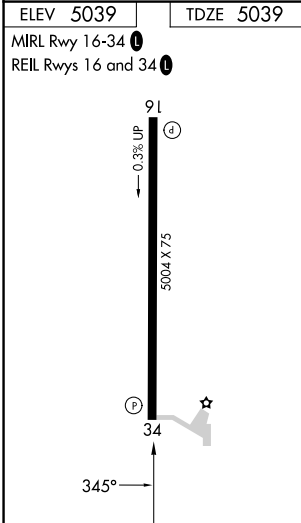

APP CRS	Rwy Idg	5004
345°	TDZE	5039
	Apt Elev	5039

RNAV (GPS) RWY 34

MILFORD MUNI/BEN AND JUDY BRISCOE FLD (MLF)

RNP APCH.	When local altimeter setting not received, use Cedar City altimeter setting and increase all MDA 180 feet; increase LNAV Cat C/D visibility ½ mile. ☁ -27°C	MISSED APPROACH: Climb to 11000 direct KUNEC and on track 020° to BEVRR and hold, continue climb-in-hold to 11000.

ASOS 135.025	SALT LAKE CENTER 125.575 379.275	UNICOM 122.8 (CTAF)

CATEGORY	A	B	C	D
LNAV MDA	5460-1	421 (500-1)	5460-1¼	421 (500-1¼)

SW-4, 28 NOV 2024 to 26 DEC 2024

SW-4, 28 NOV 2024 to 26 DEC 2024