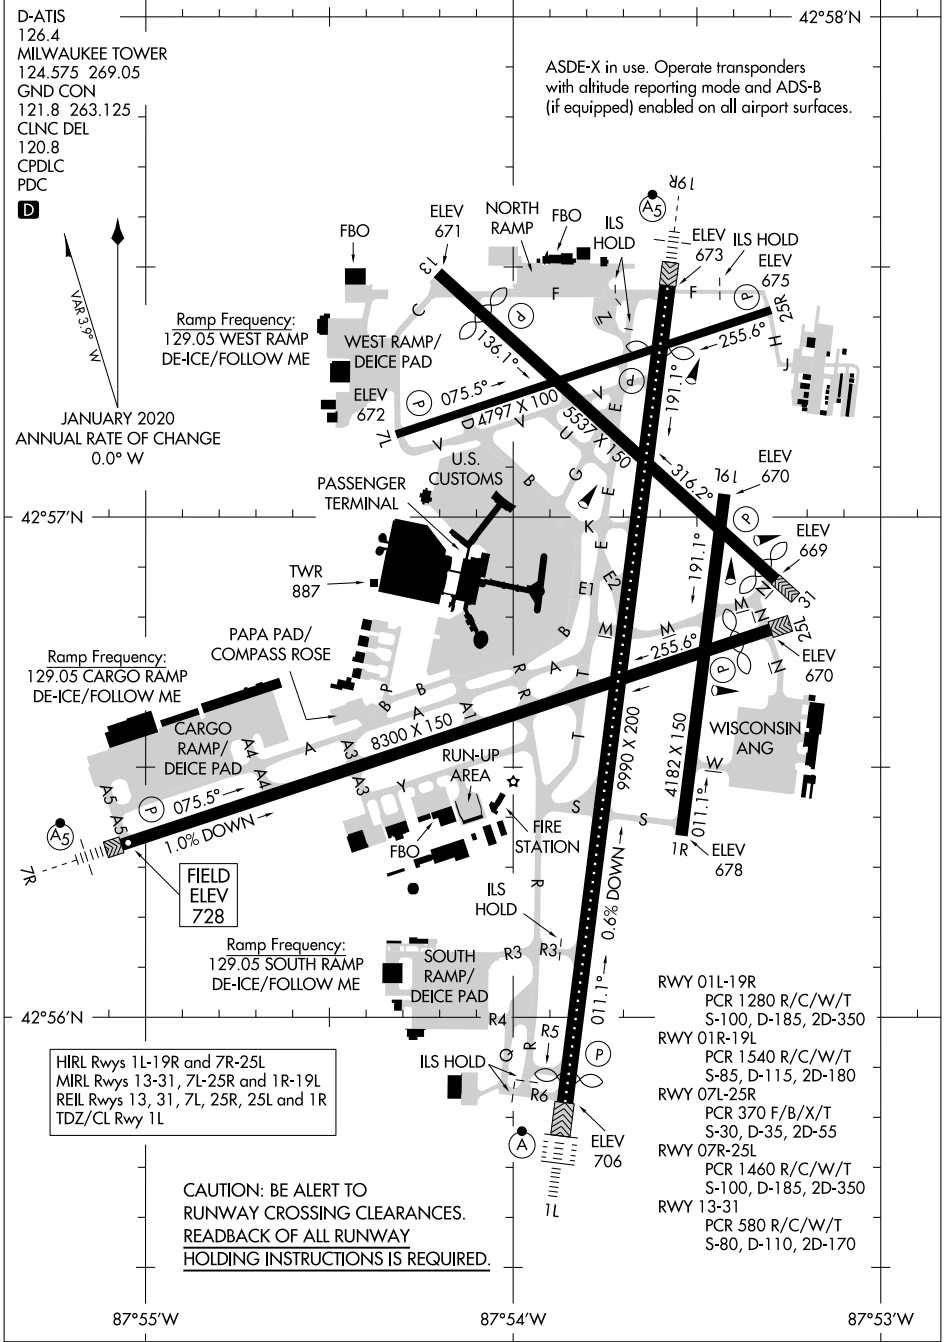

AIRPORT DIAGRAM

AL-262 (FAA)

GENERAL MITCHELL INTL (MIKE)
MILWAUKEE, WISCONSIN

EC-3, 28 NOV 2024 to 26 DEC 2024

EC-3, 28 NOV 2024 to 26 DEC 2024

AIRPORT DIAGRAM

MILWAUKEE, WISCONSIN
GENERAL MITCHELL INTL (MIKE)