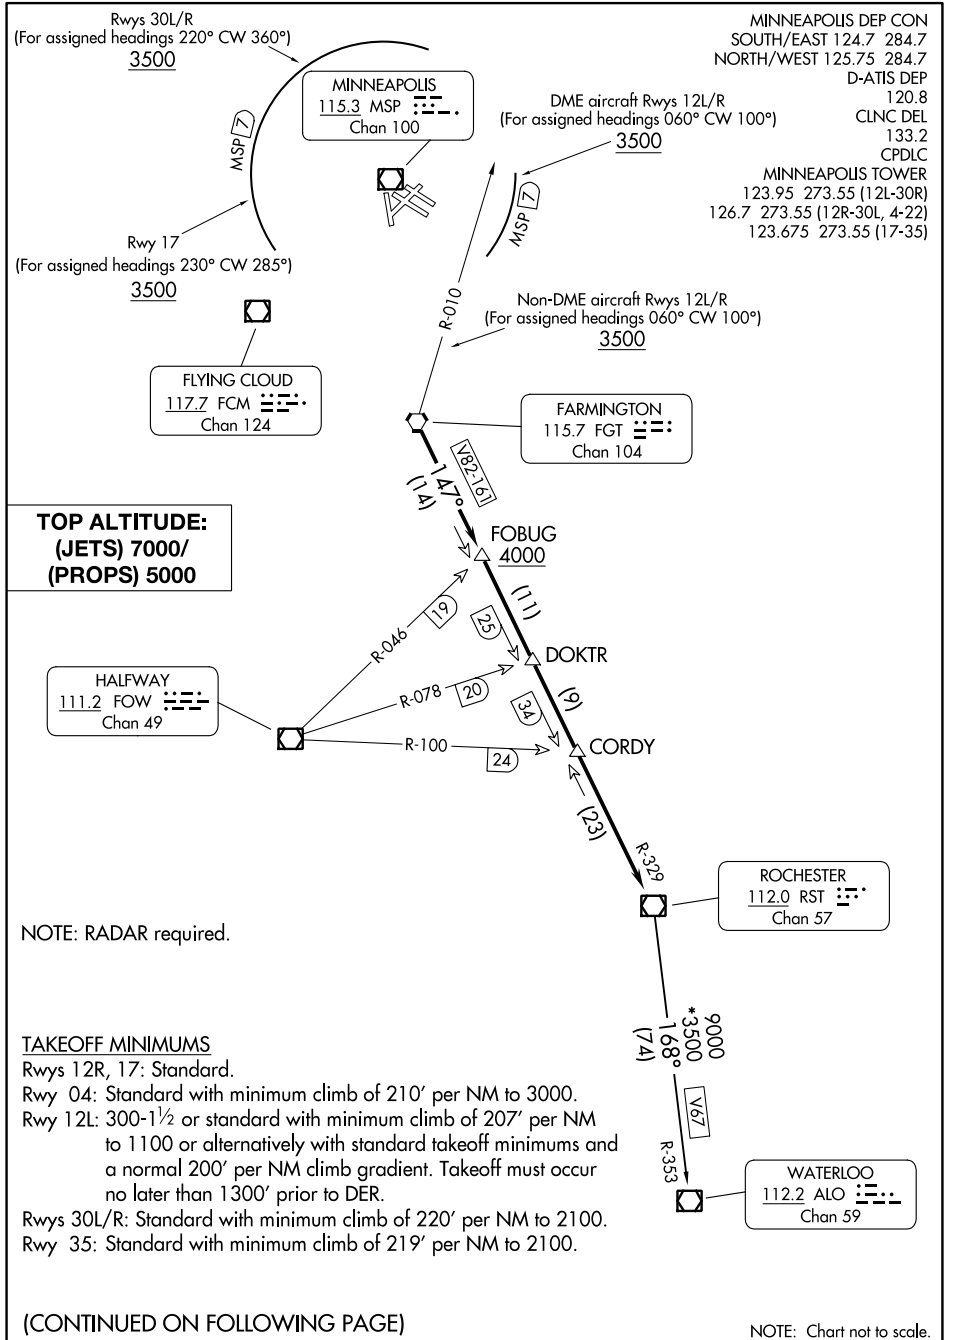

(RST1 .RST) 23334

MINNEAPOLIS-ST PAUL INTL/WOLD-CHAMBERLAIN (MSP)

ROCHESTER ONE DEPARTURE

AL-264 (FAA)

MINNEAPOLIS, MINNESOTA

NC-1, 28 NOV 2024 to 26 DEC 2024

NC-1, 28 NOV 2024 to 26 DEC 2024

ROCHESTER ONE DEPARTURE

MINNEAPOLIS, MINNESOTA

(RST1 .RST) 13SEP18

MINNEAPOLIS-ST PAUL INTL/WOLD-CHAMBERLAIN (MSP)